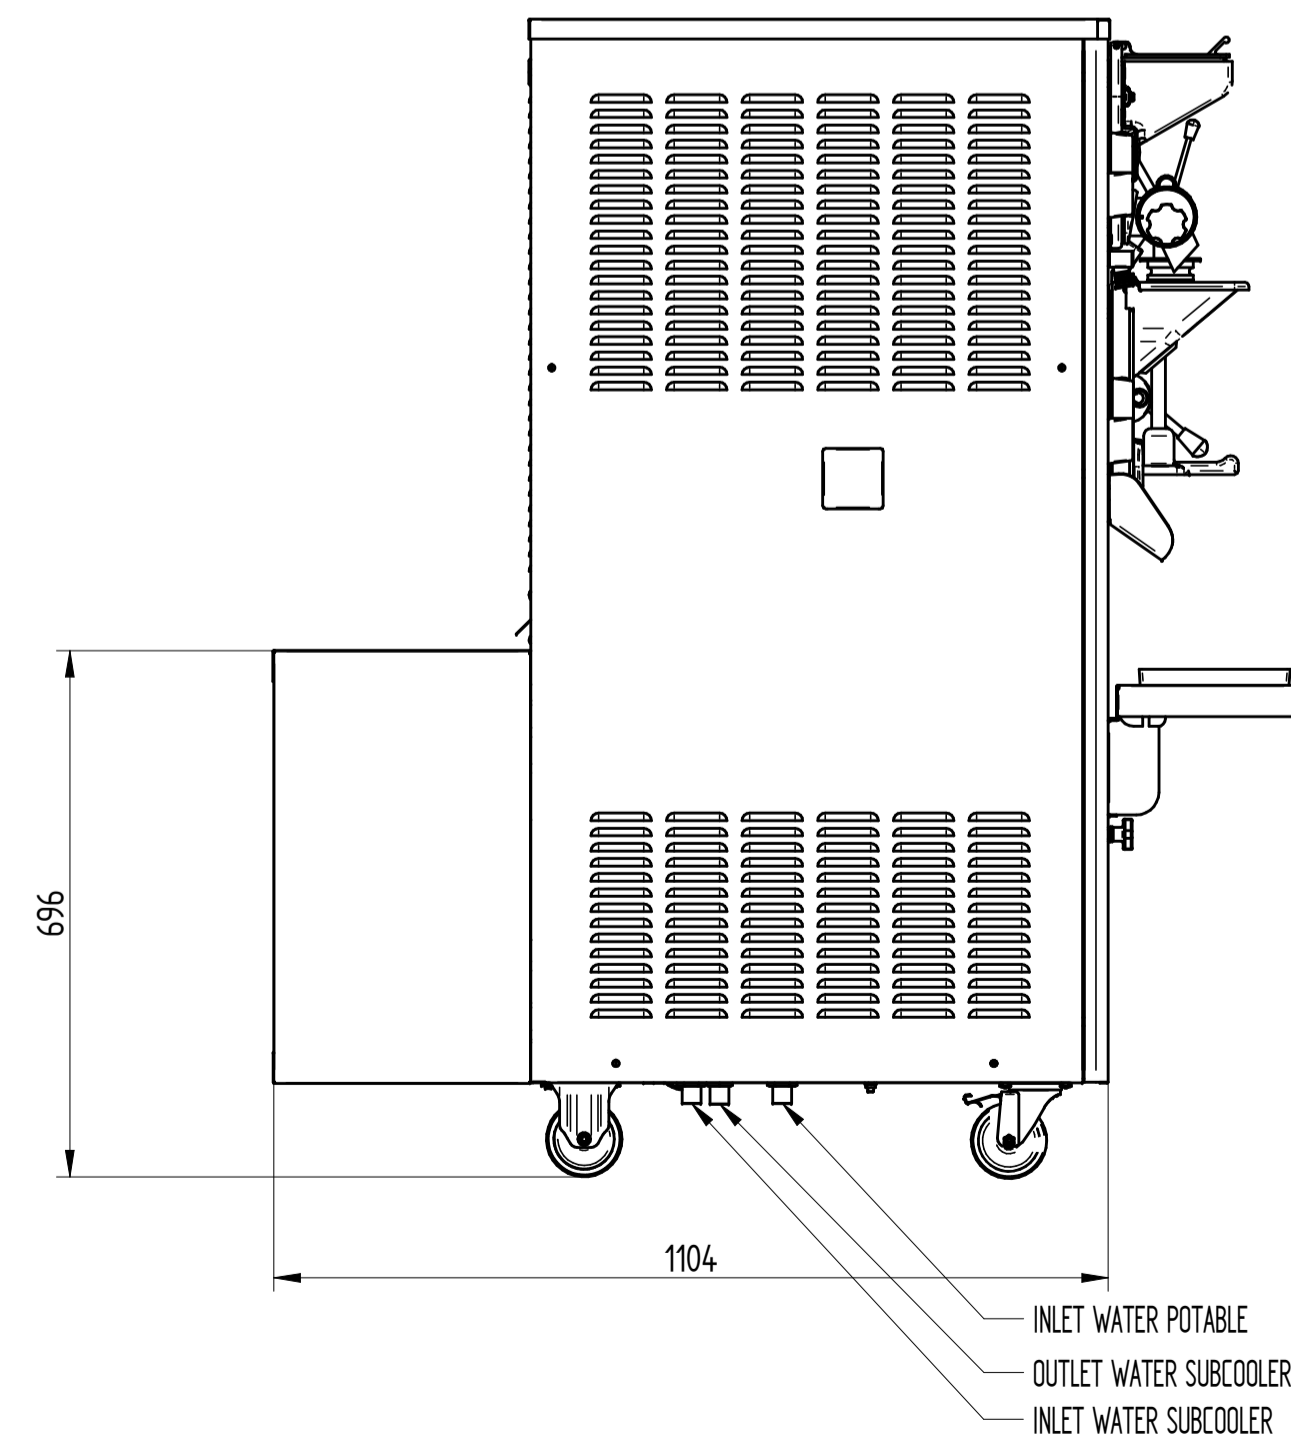

# COMPACTA VARIO 8

FRONT VIEW

LEFT SIDE VIEW WATER VERSION

LEFT SIDE VIEW AIR VERSION

DATE	REV.
24/02/2017	00