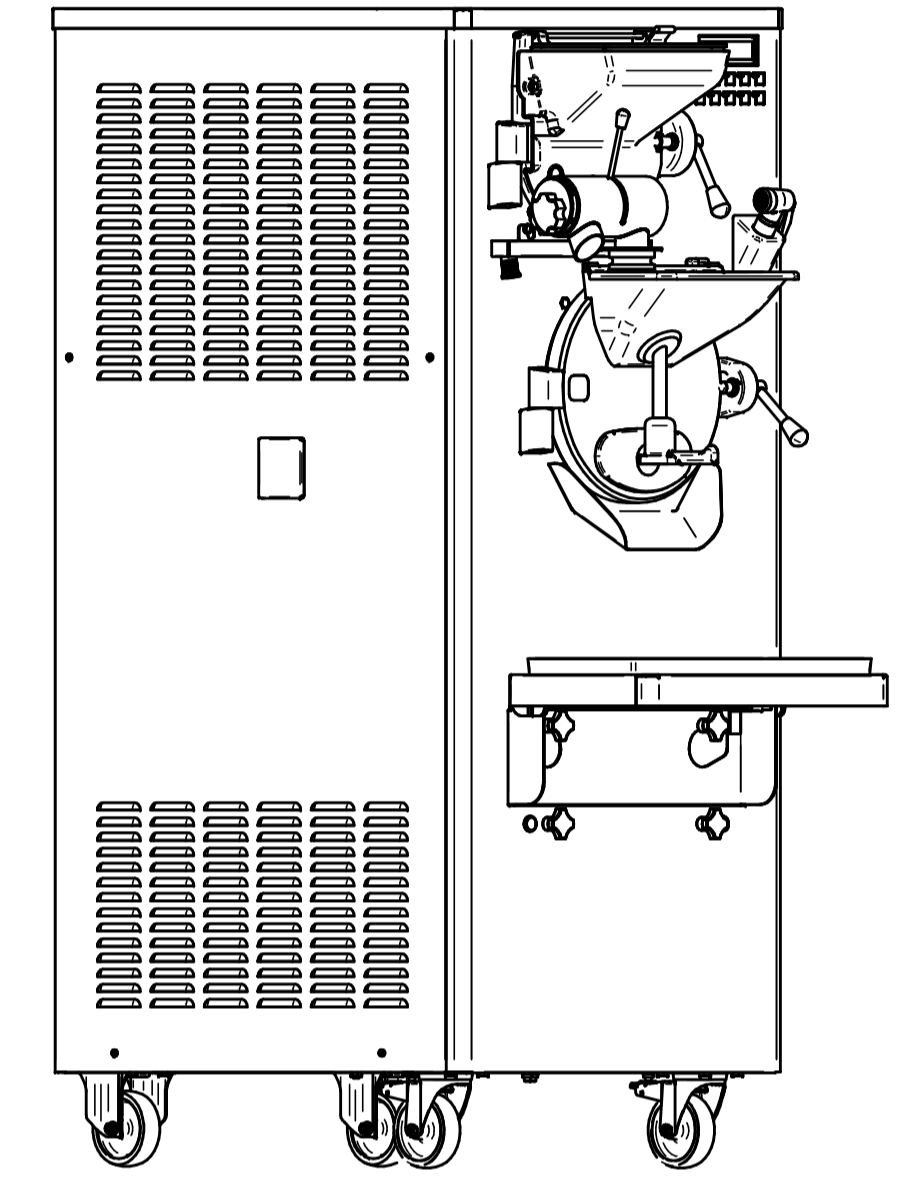

UPPER VIEW WATER VERSION

UPPER VIEW AIR VERSION

REAR VIEW WATER VERSION

# COMPACTA VARIO 8

FRONT VIEW

LEFT SIDE VIEW WATER VERSION

LEFT SIDE VIEW AIR VERSION

DATE	REV.
24/02/2017	00