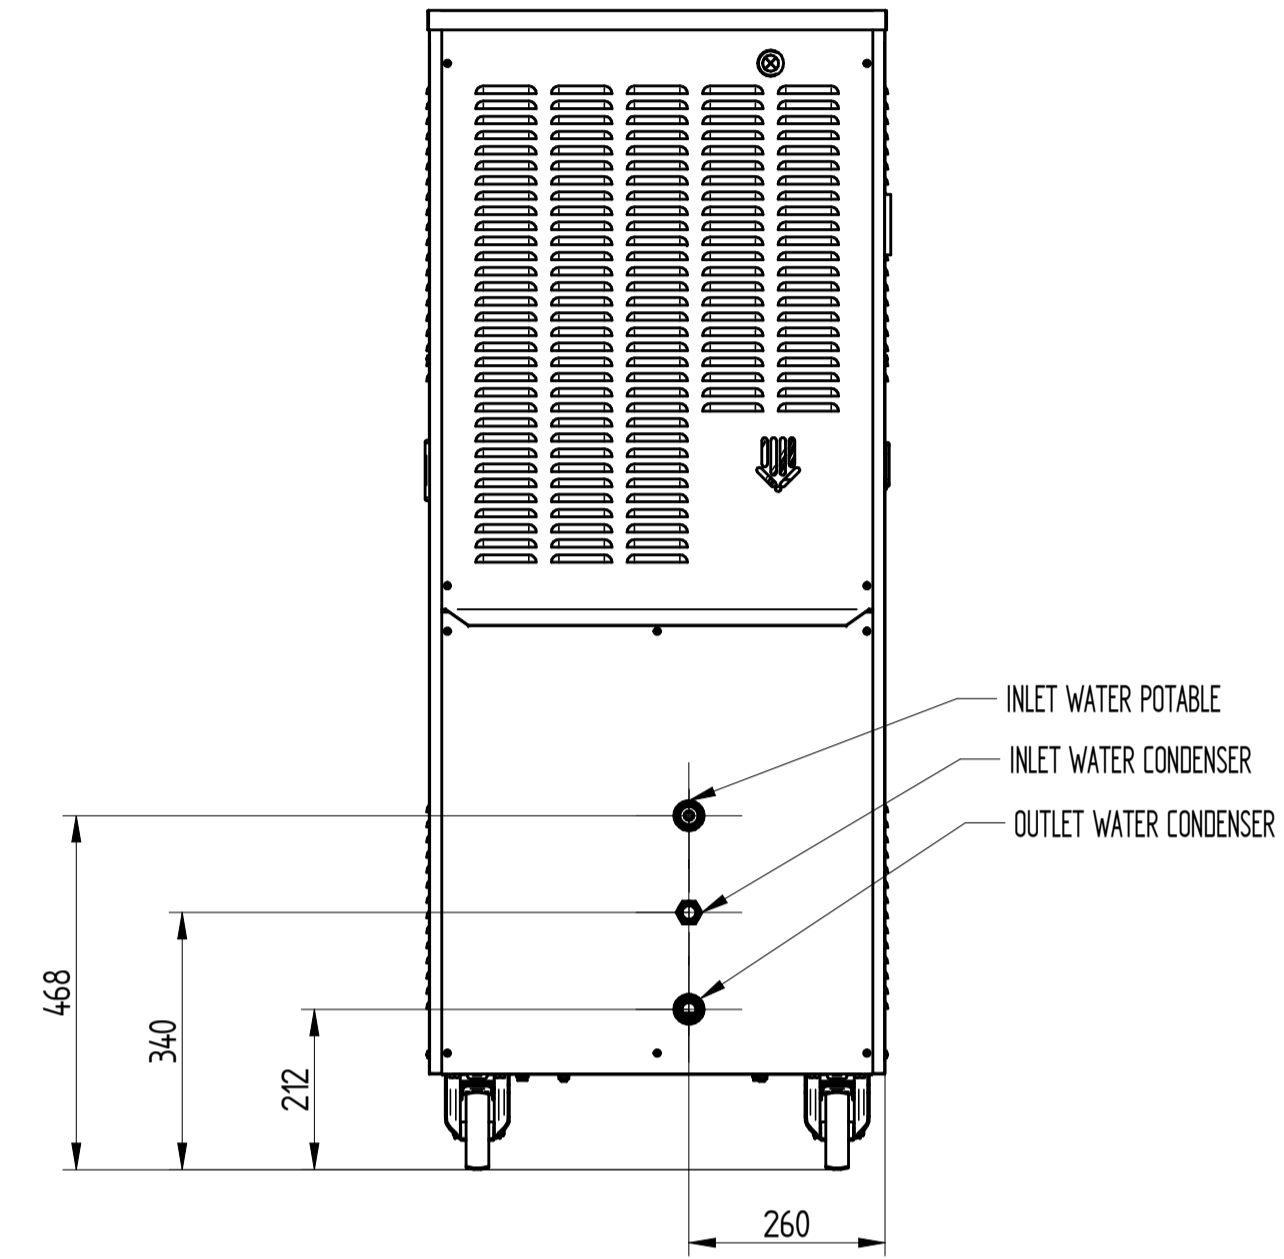

UPPER VIEW WATER VERSION

UPPER VIEW AIR VERSION

REAR VIEW WATER VERSION

# COMPACTA VARIO 8

FRONT VIEW

LEFT SIDE VIEW WATER VERSION

LEFT SIDE VIEW AIR VERSION

DATE	REV.
24/02/2017	00