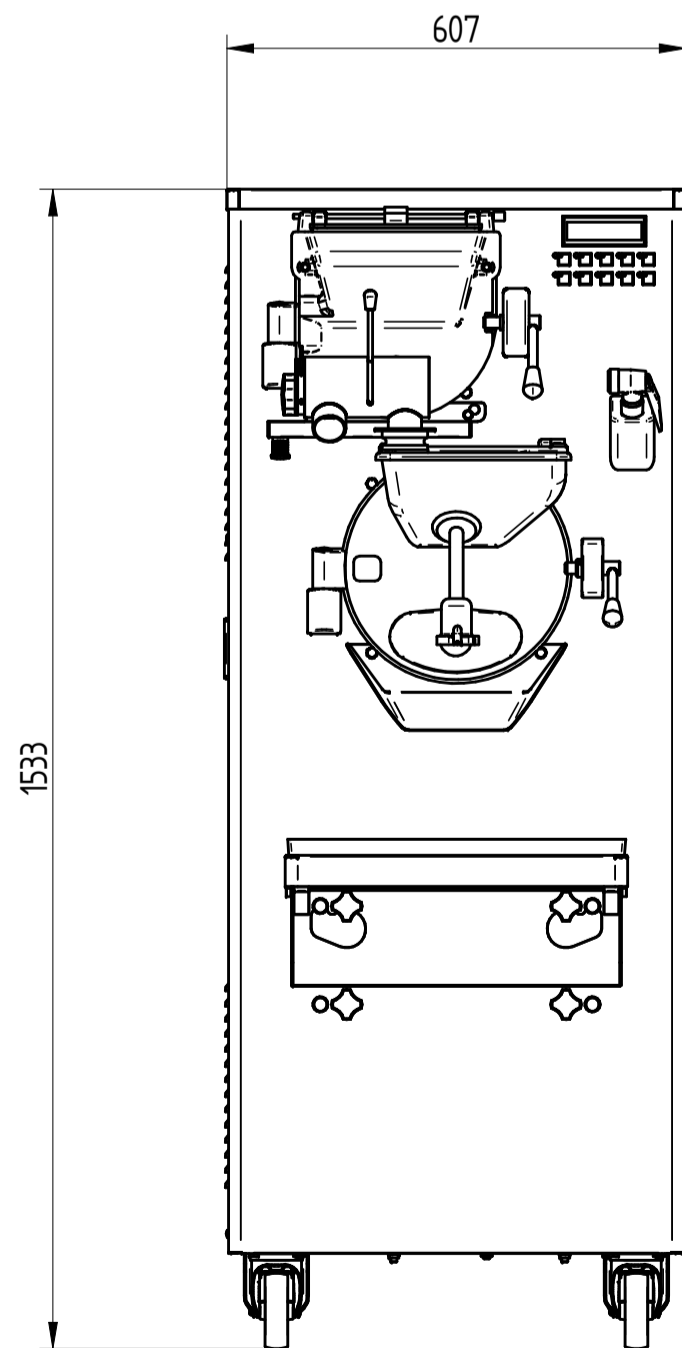

UPPER VIEW WATER VERSION

UPPER VIEW AIR VERSION

REAR VIEW WATER VERSION

# COMPACTA VARIO 8

FRONT VIEW

LEFT SIDE VIEW WATER VERSION

LEFT SIDE VIEW AIR VERSION

DATE	REV.
24/02/2017	00