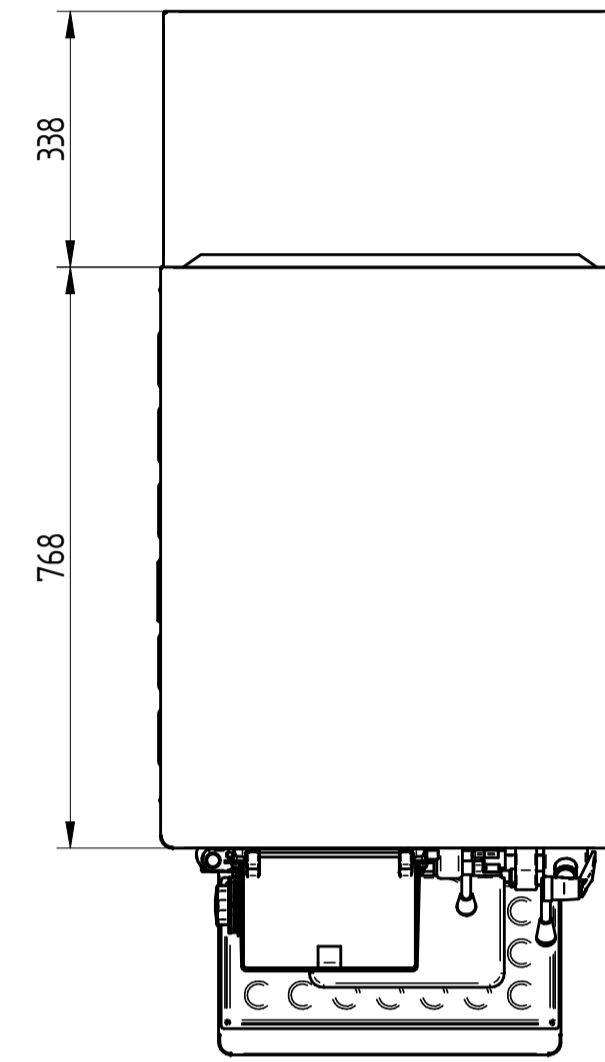

UPPER VIEW WATER VERSION

UPPER VIEW AIR VERSION

REAR VIEW WATER VERSION

# COMPACTA VARIO 8

FRONT VIEW

LEFT SIDE VIEW WATER VERSION

LEFT SIDE VIEW AIR VERSION

DATE	REV.
24/02/2017	00