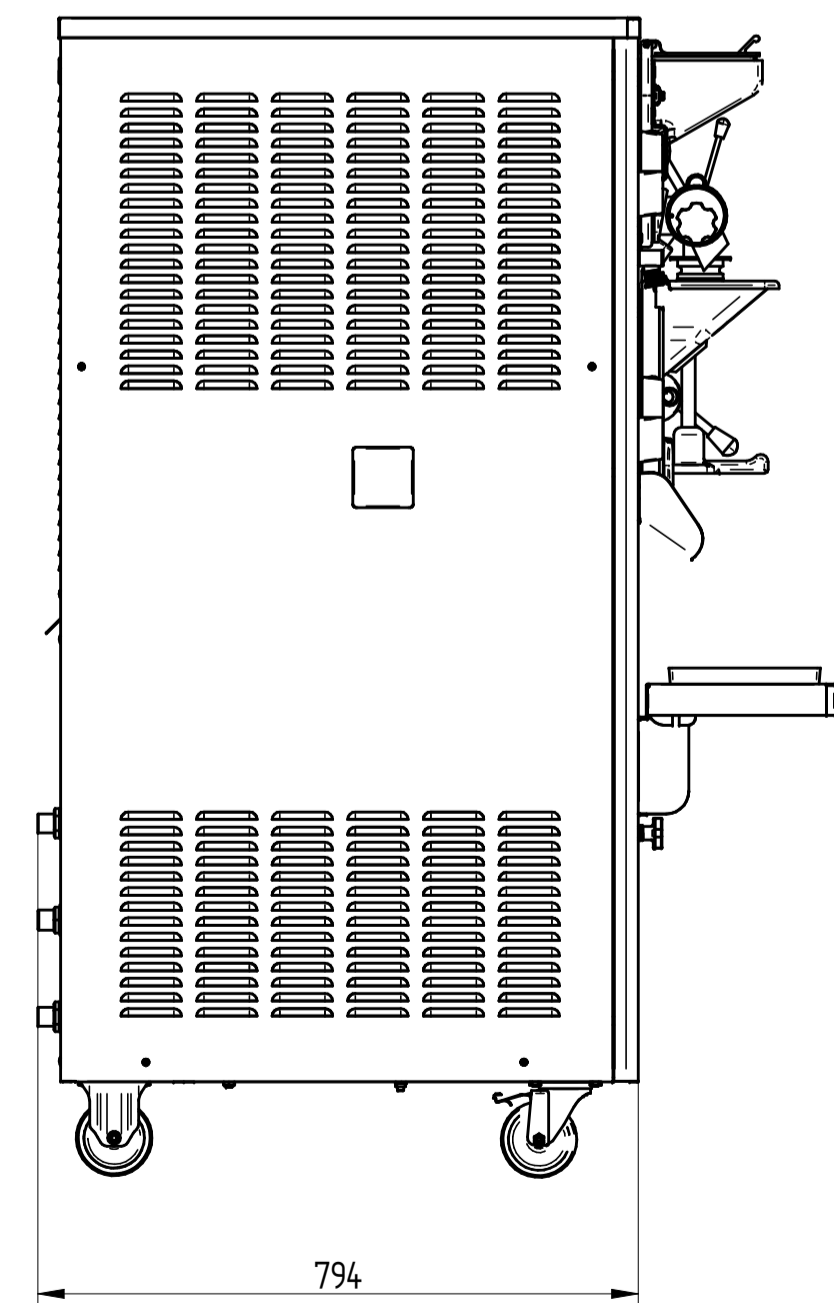

UPPER VIEW WATER VERSION

UPPER VIEW AIR VERSION

REAR VIEW WATER VERSION

# COMPACTA VARIO 8

FRONT VIEW

LEFT SIDE VIEW WATER VERSION

LEFT SIDE VIEW AIR VERSION

DATE	REV.
24/02/2017	00