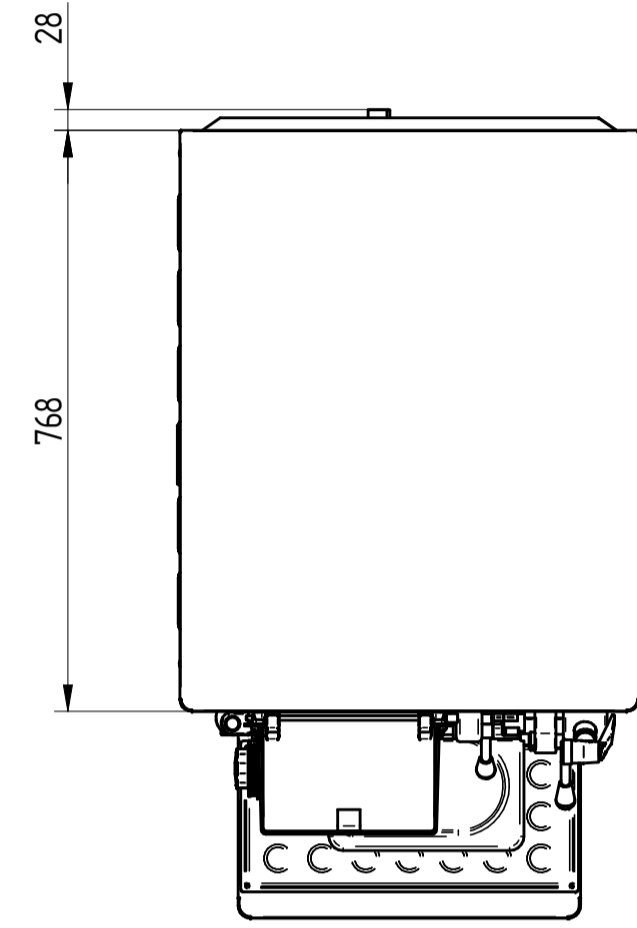

UPPER VIEW WATER VERSION

UPPER VIEW AIR VERSION

REAR VIEW WATER VERSION

# COMPACTA VARIO 8

FRONT VIEW

LEFT SIDE VIEW WATER VERSION

LEFT SIDE VIEW AIR VERSION

DATE	REV.
24/02/2017	00