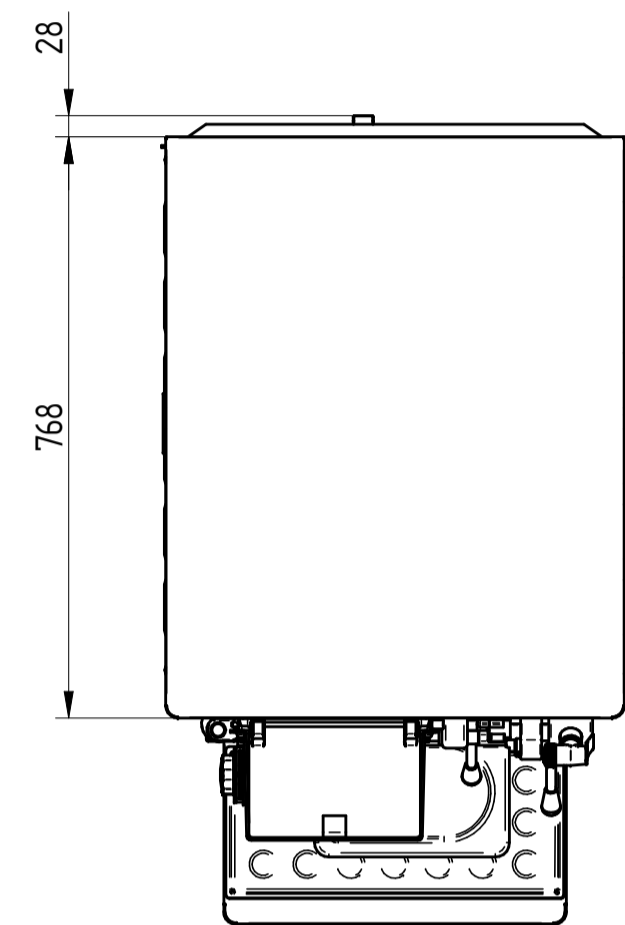

COMPACTA VARIO 10

UPPER VIEW WATER VERSION

UPPER VIEW AIR VERSION

REAR VIEW WATER VERSION

FRONT VIEW

LEFT SIDE VIEW WATER VERSION

LEFT SIDE VIEW AIR VERSION

DATE	REV.
06/04/2017	00