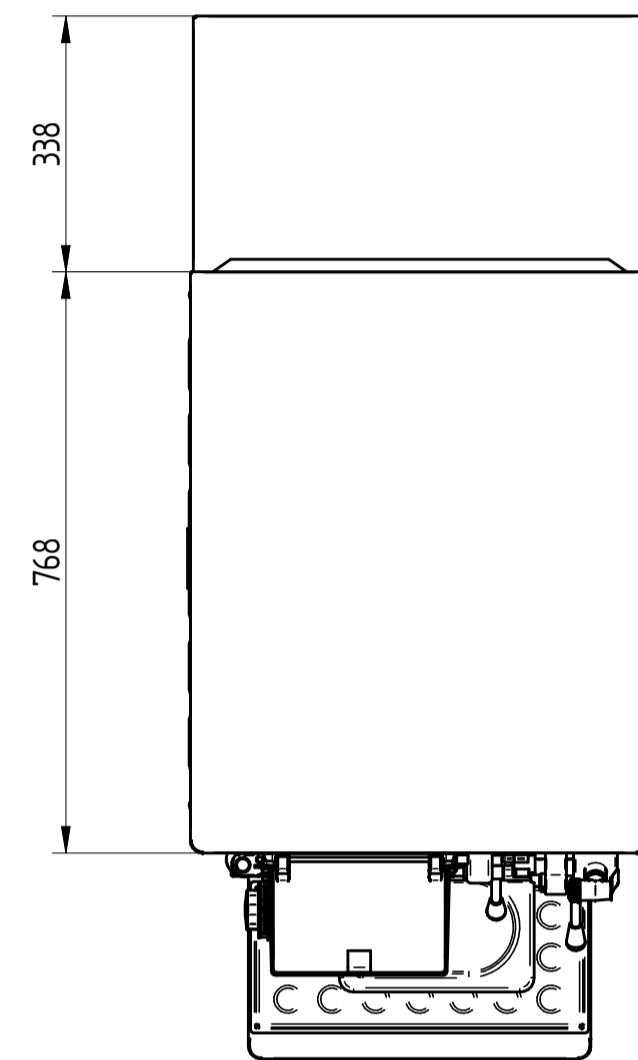

COMPACTA VARIO 10

UPPER VIEW WATER VERSION

UPPER VIEW AIR VERSION

REAR VIEW WATER VERSION

FRONT VIEW

LEFT SIDE VIEW WATER VERSION

LEFT SIDE VIEW AIR VERSION

DATE	REV.
06/04/2017	00