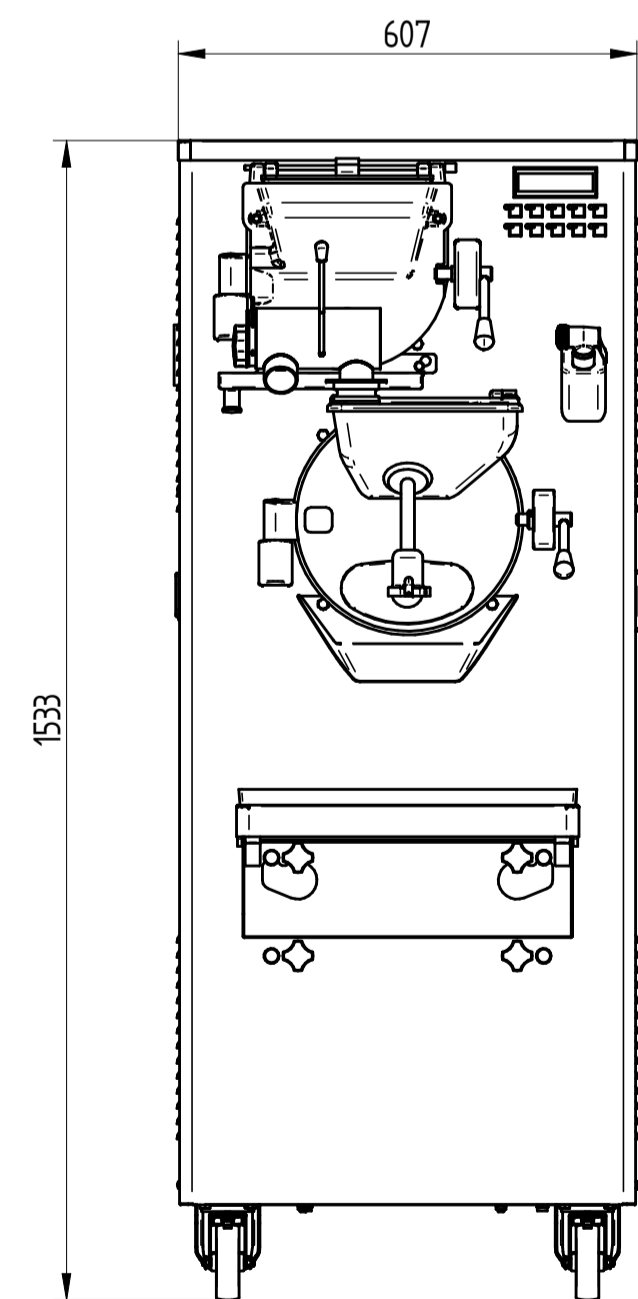

UPPER VIEW WATER VERSION

REAR VIEW WATER VERSION

COMPACTA VARIO 12

FRONT VIEW

LEFT SIDE VIEW WATER VERSION

DATE	REV.
06/04/2017	00