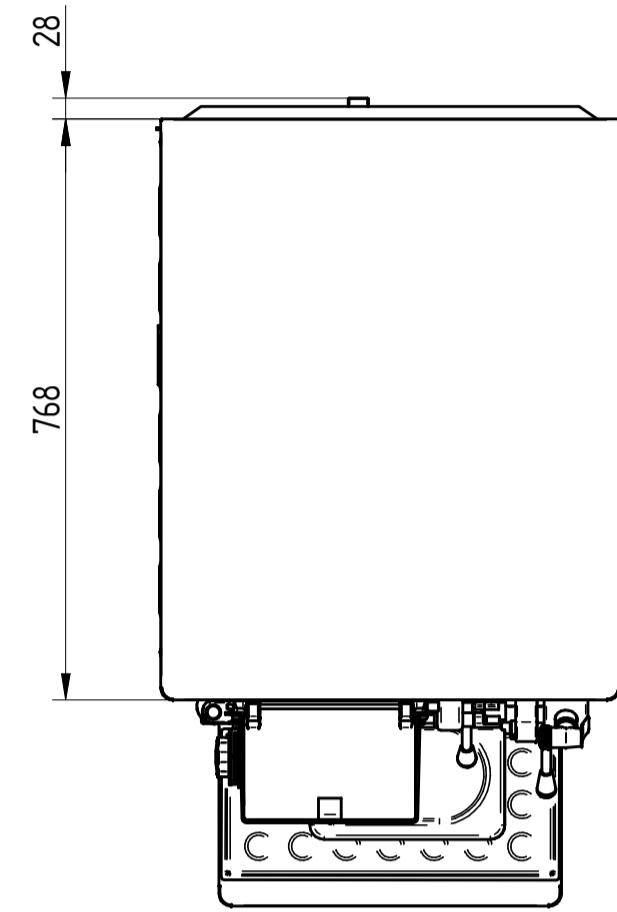

UPPER VIEW WATER VERSION

REAR VIEW WATER VERSION

COMPACTA VARIO 12

FRONT VIEW

LEFT SIDE VIEW WATER VERSION

DATE	REV.
06/04/2017	00