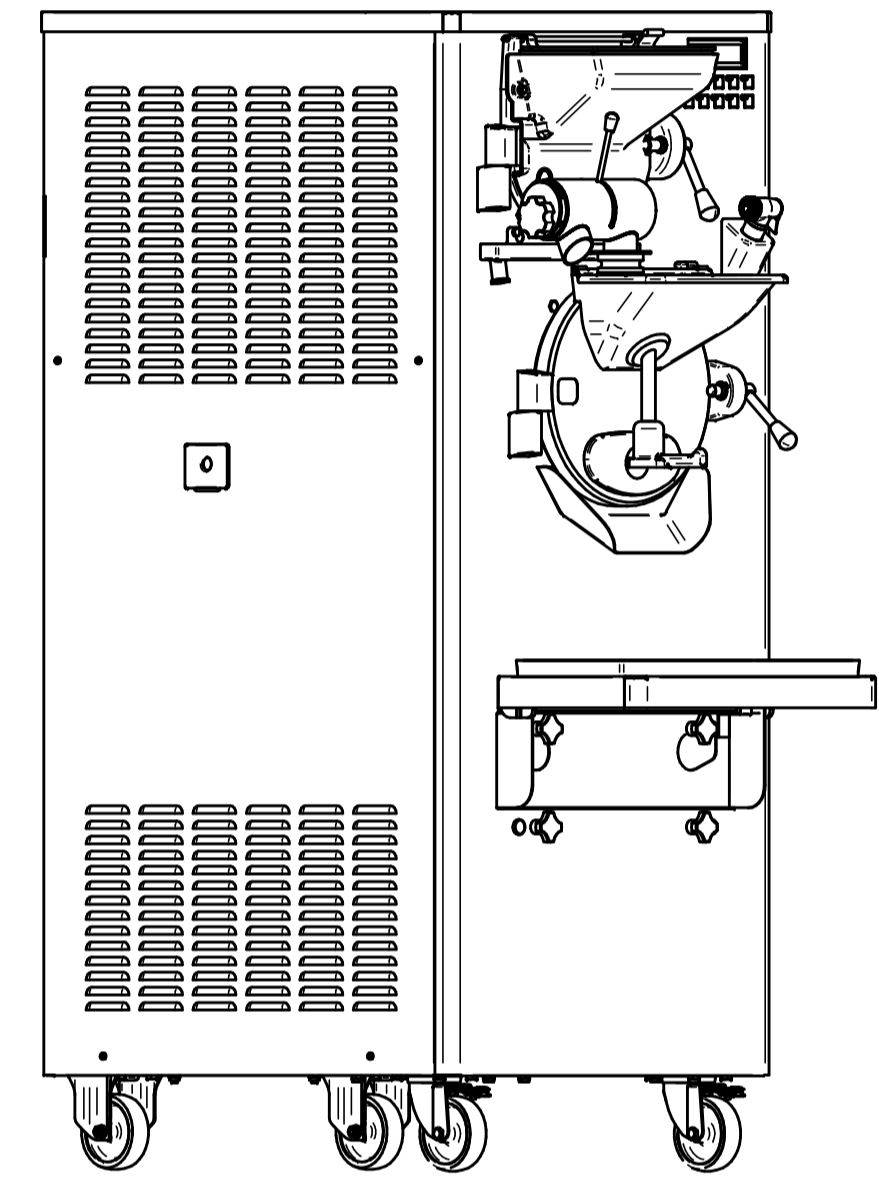

UPPER VIEW WATER VERSION

REAR VIEW WATER VERSION

COMPACTA VARIO 12

FRONT VIEW

LEFT SIDE VIEW WATER VERSION

DATE	REV.
06/04/2017	00