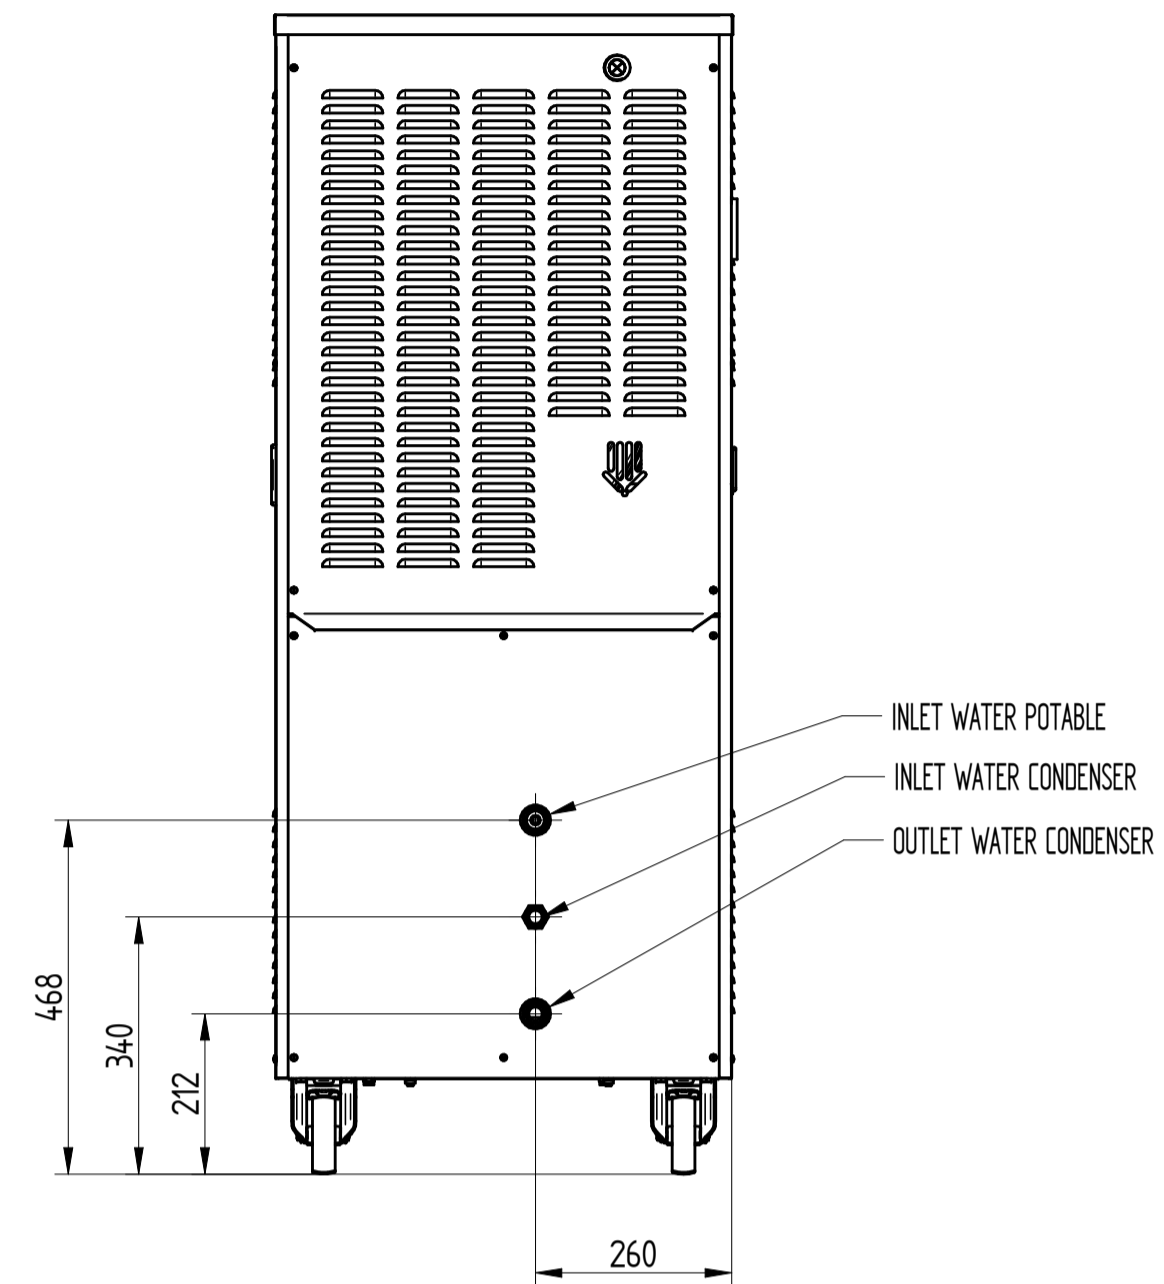

UPPER VIEW WATER VERSION

REAR VIEW WATER VERSION

COMPACTA VARIO 12

FRONT VIEW

LEFT SIDE VIEW WATER VERSION

DATE	REV.
06/04/2017	00