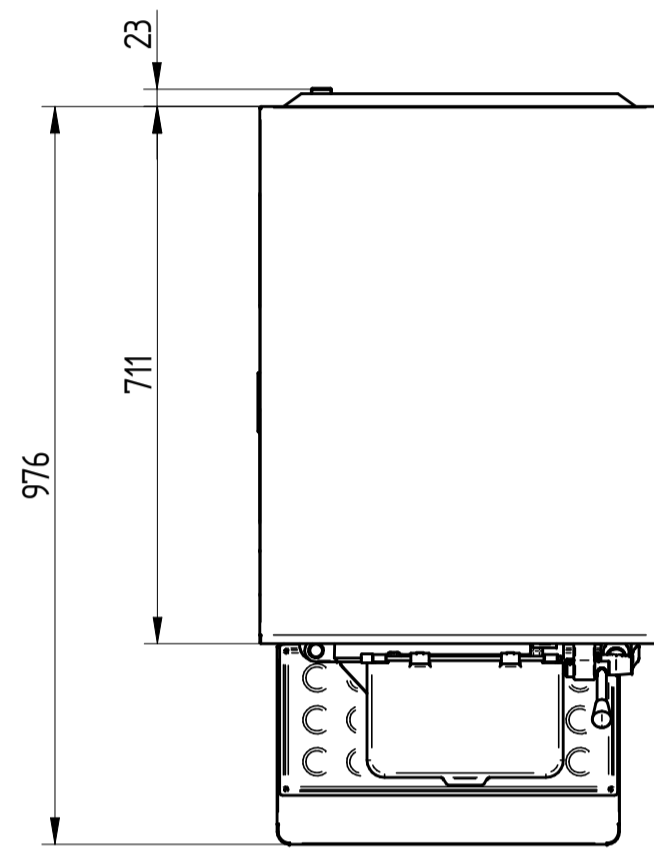

UPPER VIEW WATER VERSION

UPPER VIEW AIR VERSION

REAR VIEW WATER VERSION

MULTIFREEZE 8 PRO

FRONT VIEW

LEFT SIDE VIEW WATER VERSION

LEFT SIDE VIEW AIR VERSION

DATE	REV.
27/09/2018	02