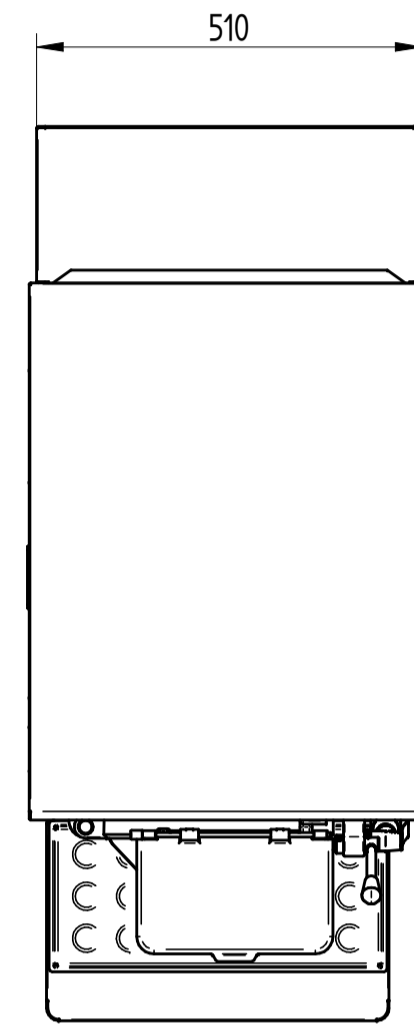

UPPER VIEW WATER VERSION

UPPER VIEW AIR VERSION

REAR VIEW WATER VERSION

MULTIFREEZE 8 PRO

FRONT VIEW

LEFT SIDE VIEW WATER VERSION

LEFT SIDE VIEW AIR VERSION

DATE	REV.
27/09/2018	02