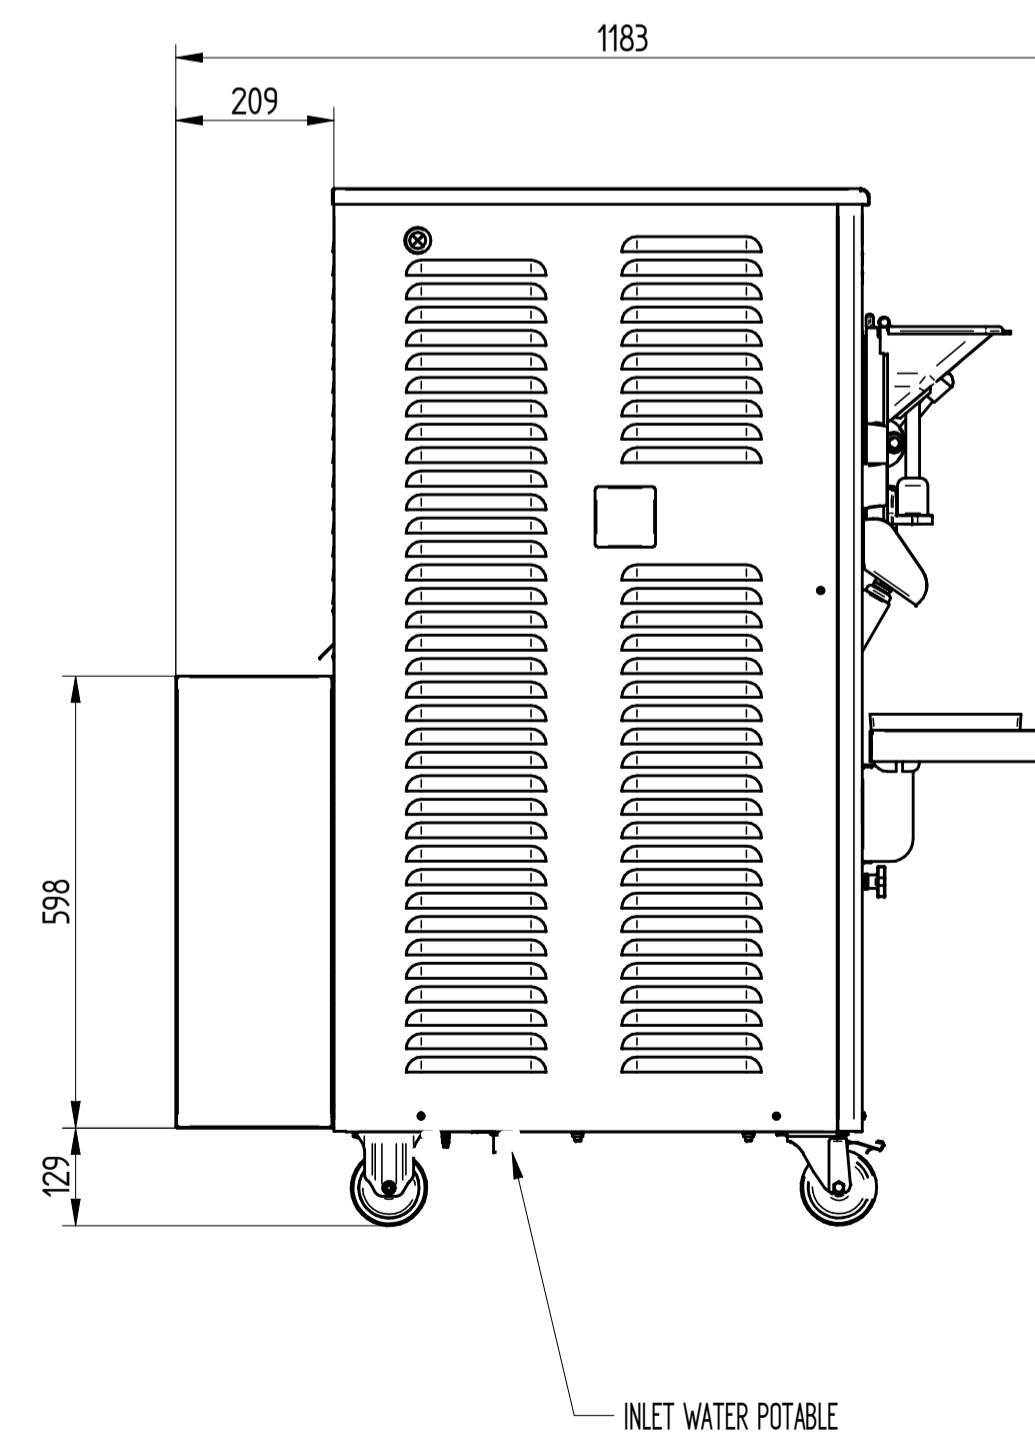

UPPER VIEW WATER VERSION

UPPER VIEW AIR VERSION

REAR VIEW WATER VERSION

MULTIFREEZE 8 PRO

FRONT VIEW

LEFT SIDE VIEW WATER VERSION

LEFT SIDE VIEW AIR VERSION

DATE	REV.
27/09/2018	02