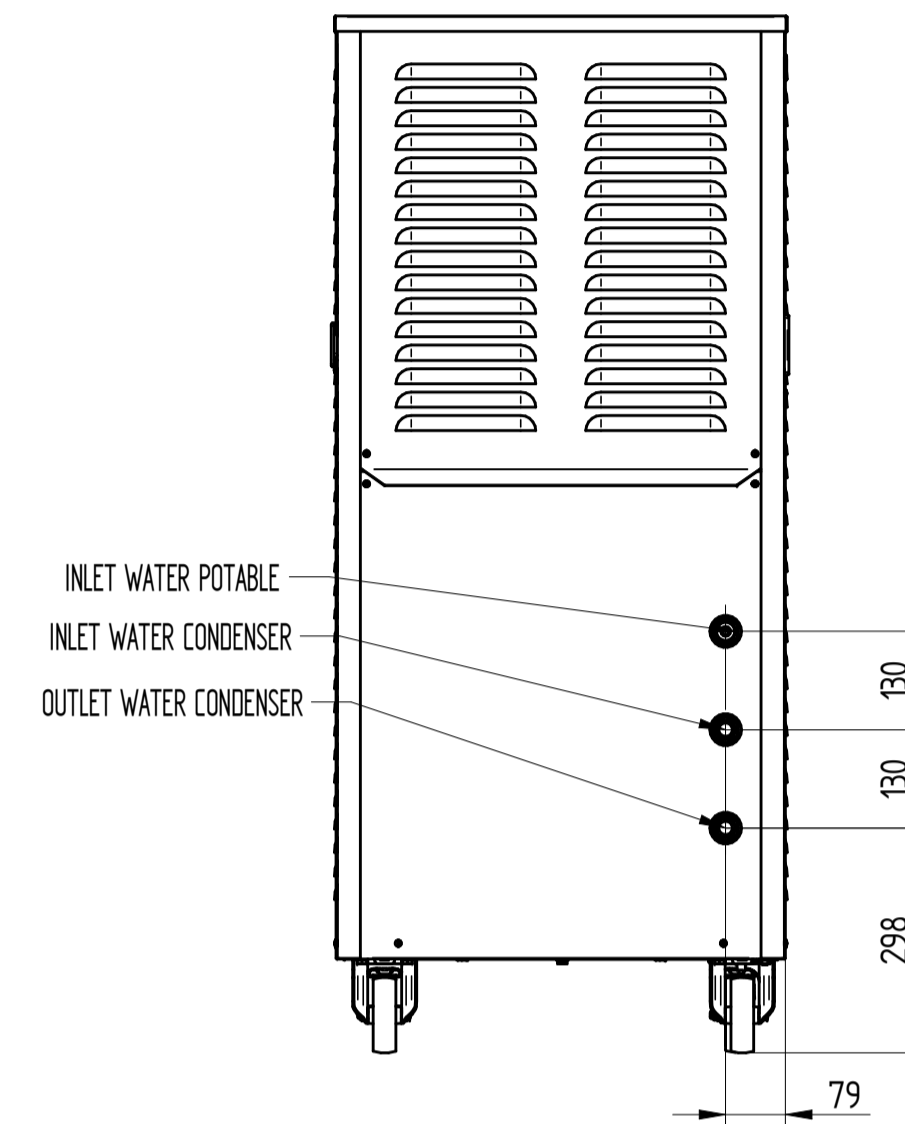

UPPER VIEW WATER VERSION

UPPER VIEW AIR VERSION

REAR VIEW WATER VERSION

MULTIFREEZE 18 PRO

FRONT VIEW

LEFT SIDE VIEW WATER VERSION

LEFT SIDE VIEW AIR VERSION

DATE	REV.
27/09/2018	01