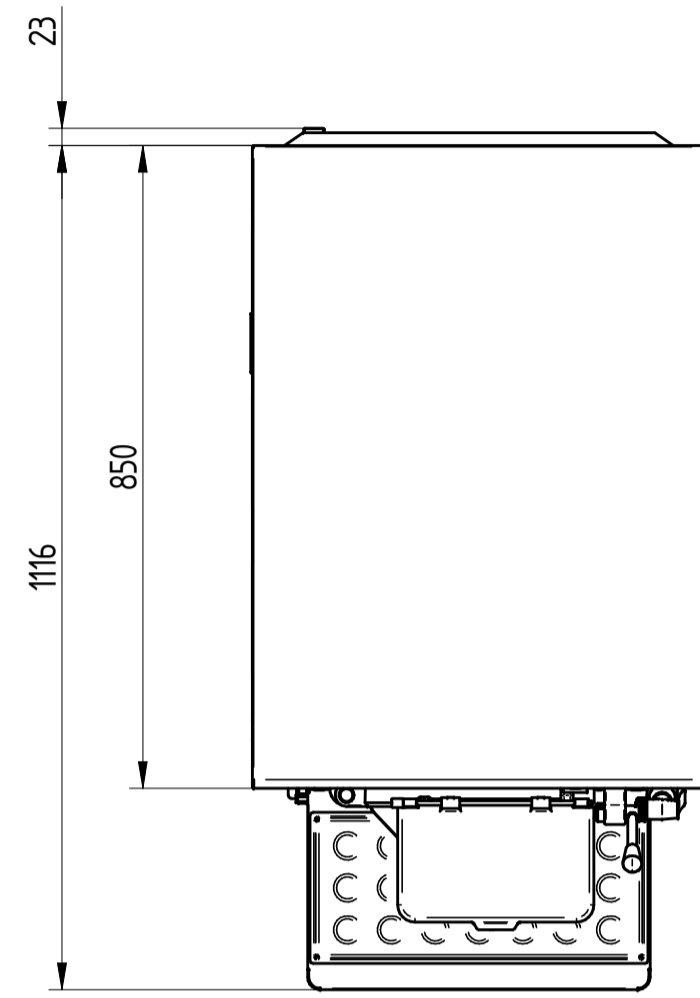

UPPER VIEW WATER VERSION

UPPER VIEW AIR VERSION

REAR VIEW WATER VERSION

MULTIFREEZE 18 PRO

FRONT VIEW

LEFT SIDE VIEW WATER VERSION

LEFT SIDE VIEW AIR VERSION

DATE	REV.
27/09/2018	01