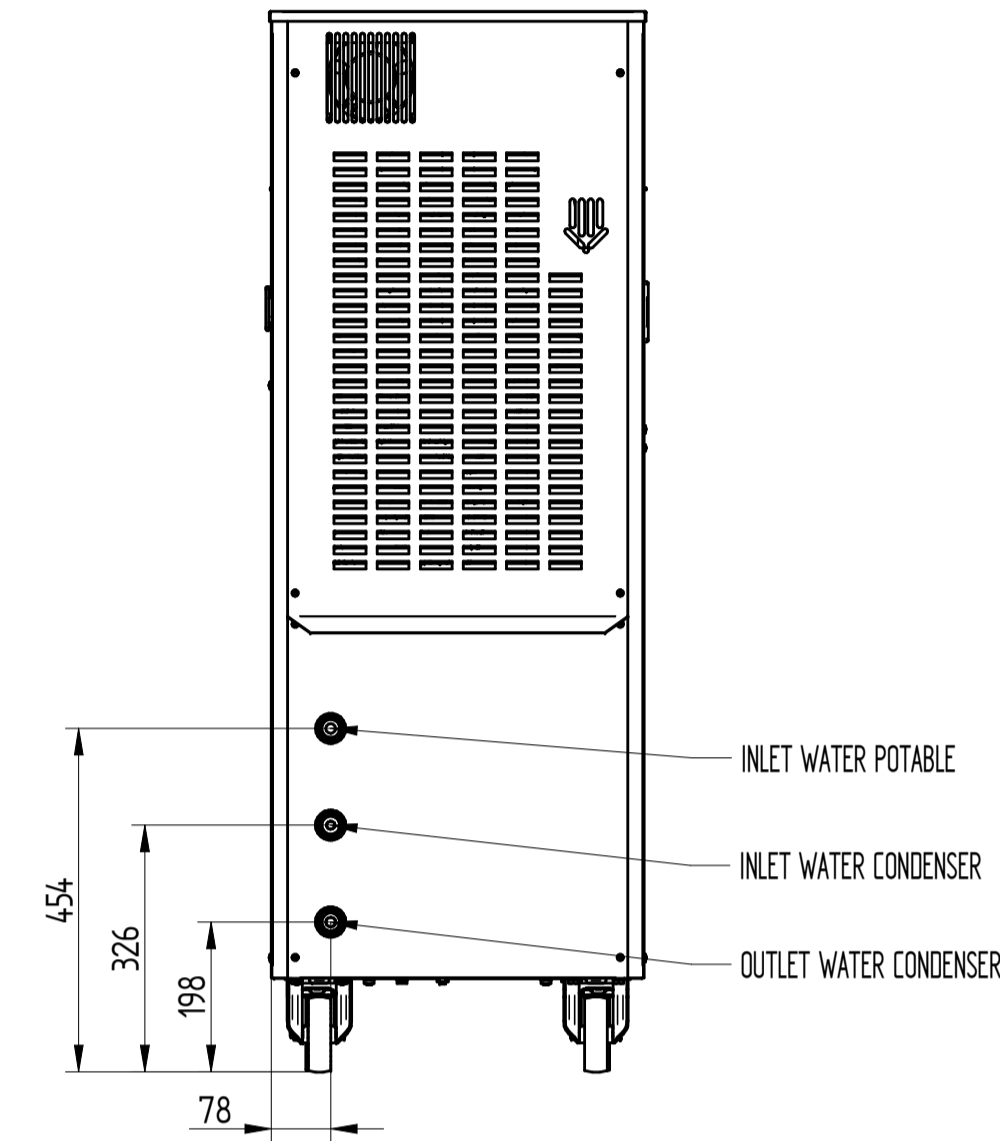

STARGEL 8 PRO

UPPER VIEW WATER VERSION

UPPER VIEW AIR VERSION

REAR VIEW WATER VERSION

FRONT VIEW

LEFT SIDE VIEW WATER VERSION

LEFT SIDE VIEW AIR VERSION

DATE	REV.
31/08/2017	00