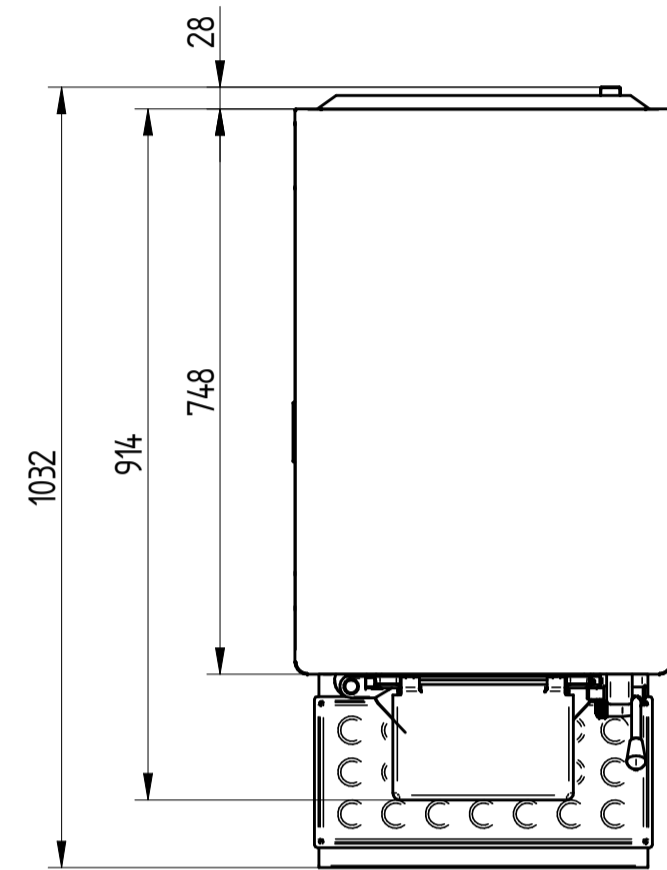

STARGEL 8 PRO

UPPER VIEW WATER VERSION

UPPER VIEW AIR VERSION

REAR VIEW WATER VERSION

FRONT VIEW

LEFT SIDE VIEW WATER VERSION

LEFT SIDE VIEW AIR VERSION

DATE	REV.
31/08/2017	00