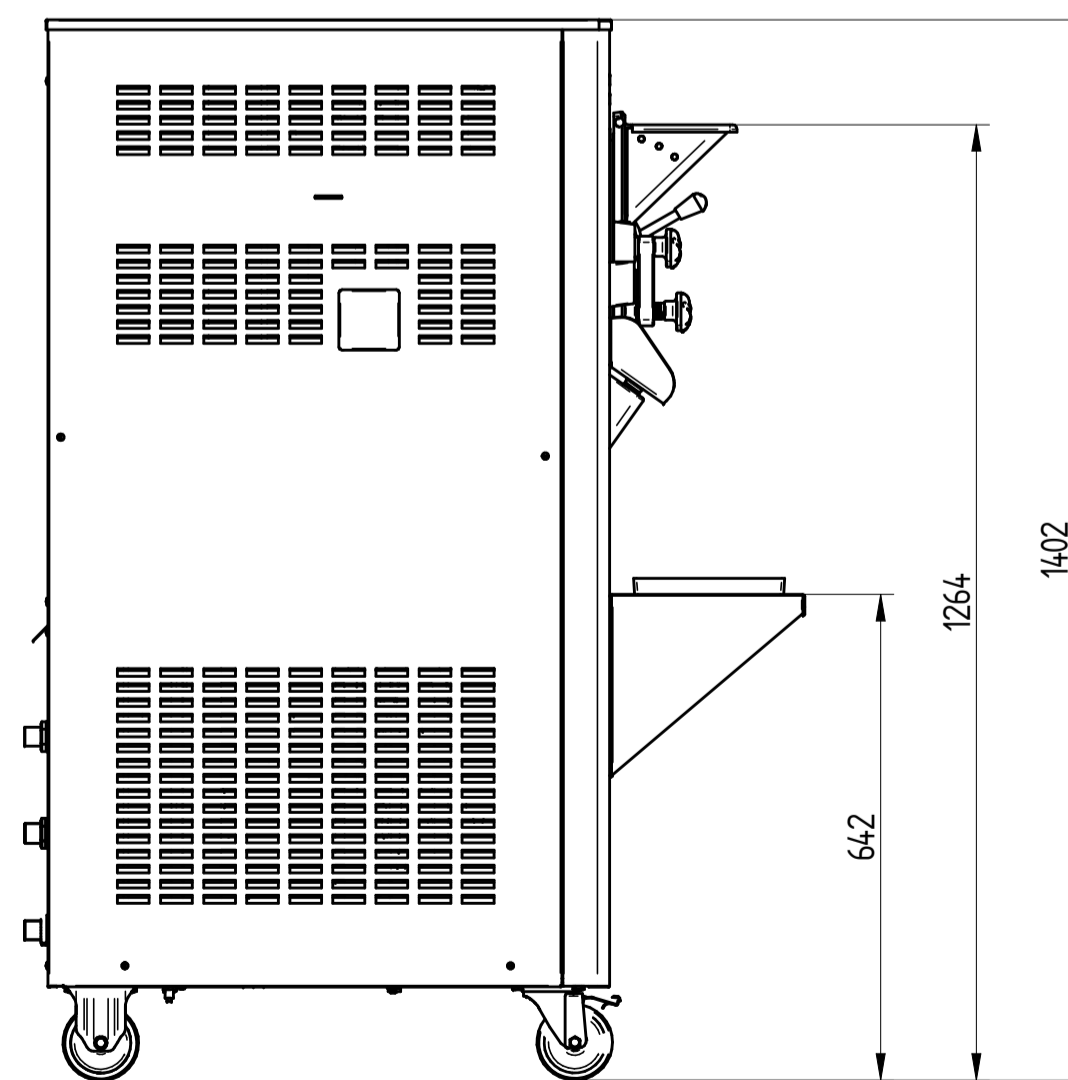

STARGEL 8 PRO

UPPER VIEW WATER VERSION

UPPER VIEW AIR VERSION

REAR VIEW WATER VERSION

FRONT VIEW

LEFT SIDE VIEW WATER VERSION

LEFT SIDE VIEW AIR VERSION

DATE	REV.
31/08/2017	00