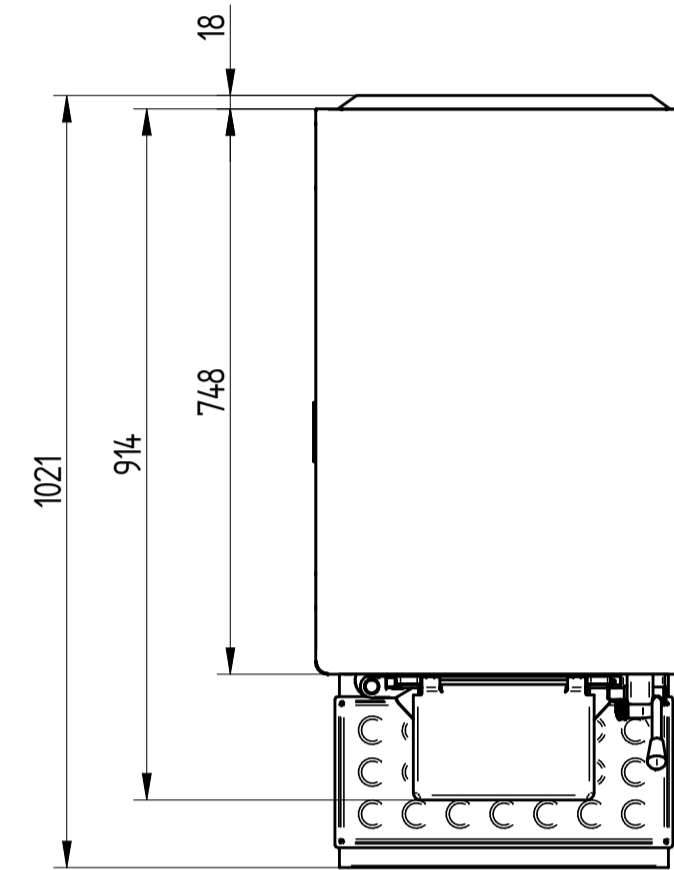

STARGEL 8 PRO

UPPER VIEW WATER VERSION

UPPER VIEW AIR VERSION

REAR VIEW WATER VERSION

FRONT VIEW

LEFT SIDE VIEW WATER VERSION

LEFT SIDE VIEW AIR VERSION

DATE	REV.
31/08/2017	00