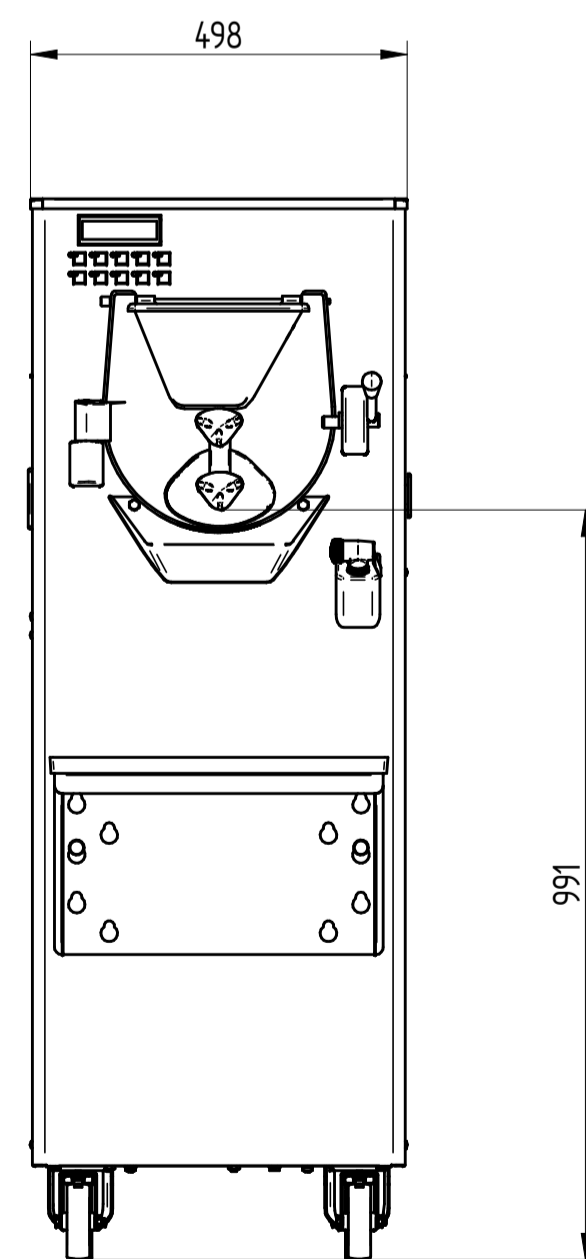

STARGEL 8 PRO

UPPER VIEW WATER VERSION

UPPER VIEW AIR VERSION

REAR VIEW WATER VERSION

FRONT VIEW

LEFT SIDE VIEW WATER VERSION

LEFT SIDE VIEW AIR VERSION

DATE	REV.
31/08/2017	00