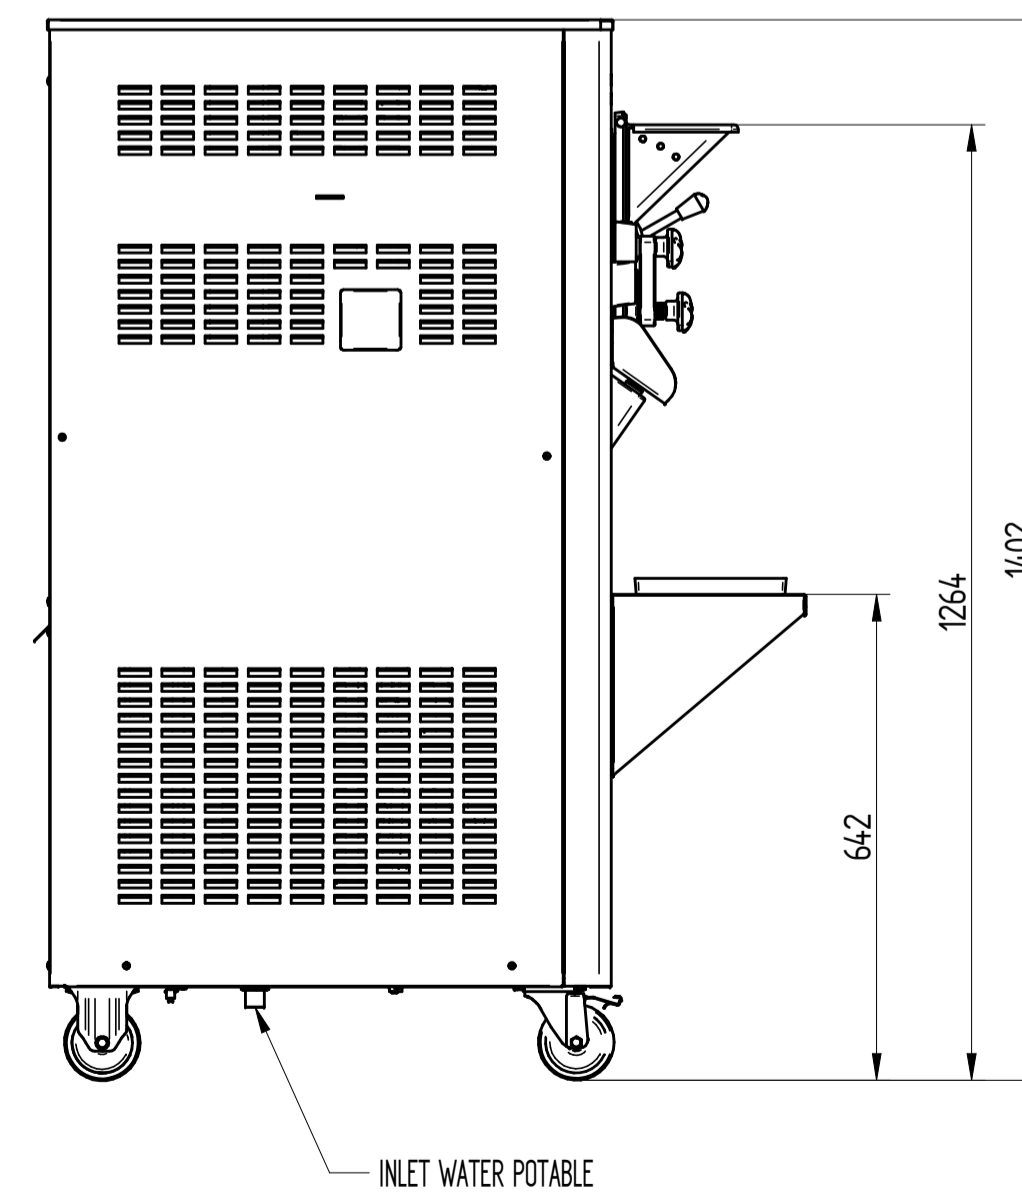

STARGEL 8 PRO

UPPER VIEW WATER VERSION

UPPER VIEW AIR VERSION

REAR VIEW WATER VERSION

FRONT VIEW

LEFT SIDE VIEW WATER VERSION

LEFT SIDE VIEW AIR VERSION

DATE	REV.
31/08/2017	00