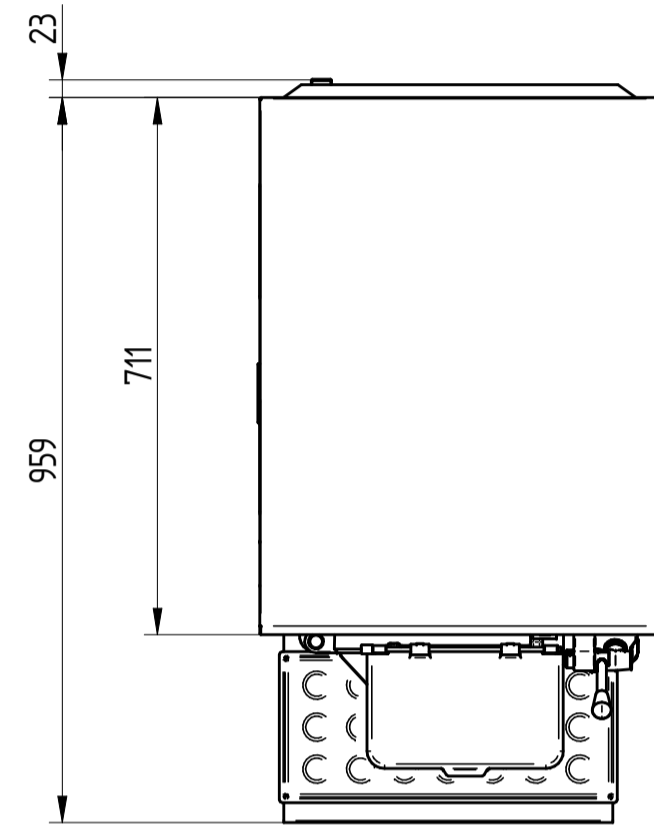

UPPER VIEW WATER VERSION

UPPER VIEW AIR VERSION

REAR VIEW WATER VERSION

MULTIFREEZE 8 BASIC

FRONT VIEW

LEFT SIDE VIEW WATER VERSION

LEFT SIDE VIEW AIR VERSION

DATE	REV.
27/09/2018	02