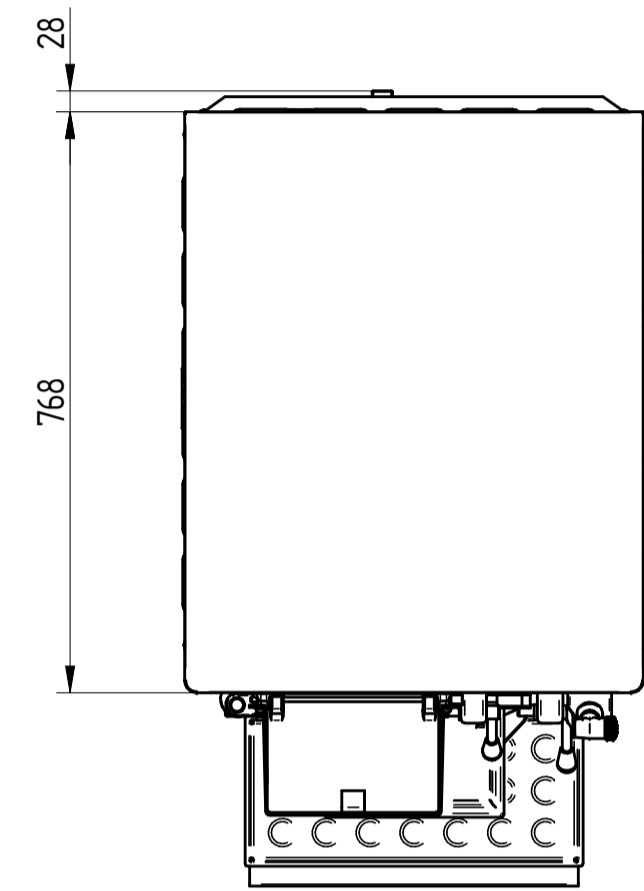

UPPER VIEW WATER VERSION

REAR VIEW WATER VERSION

COMPACTA 10

FRONT VIEW

LEFT SIDE VIEW WATER VERSION

DATE	REV.
05/12/2018	00