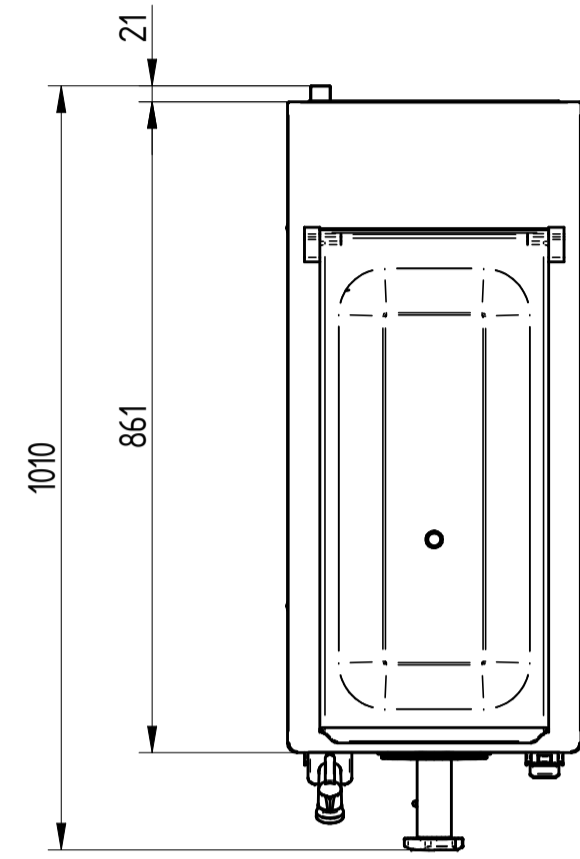

UPPER VIEW WATER VERSION