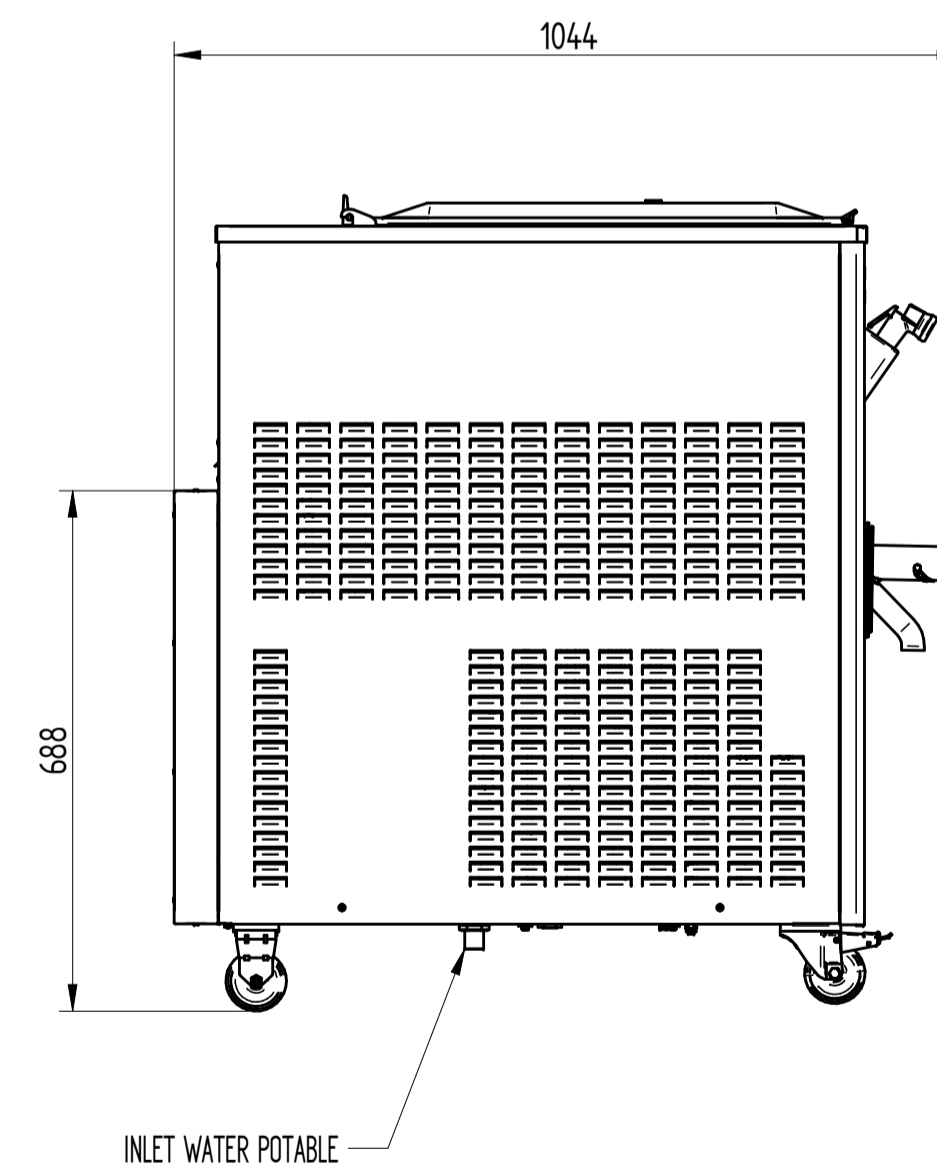

# EASY MIX 60 PLUS

FRONT VIEW

LEFT SIDE VIEW WATER VERSION

LEFT SIDE VIEW AIR VERSION

DATE	REV.
30/04/2018	00