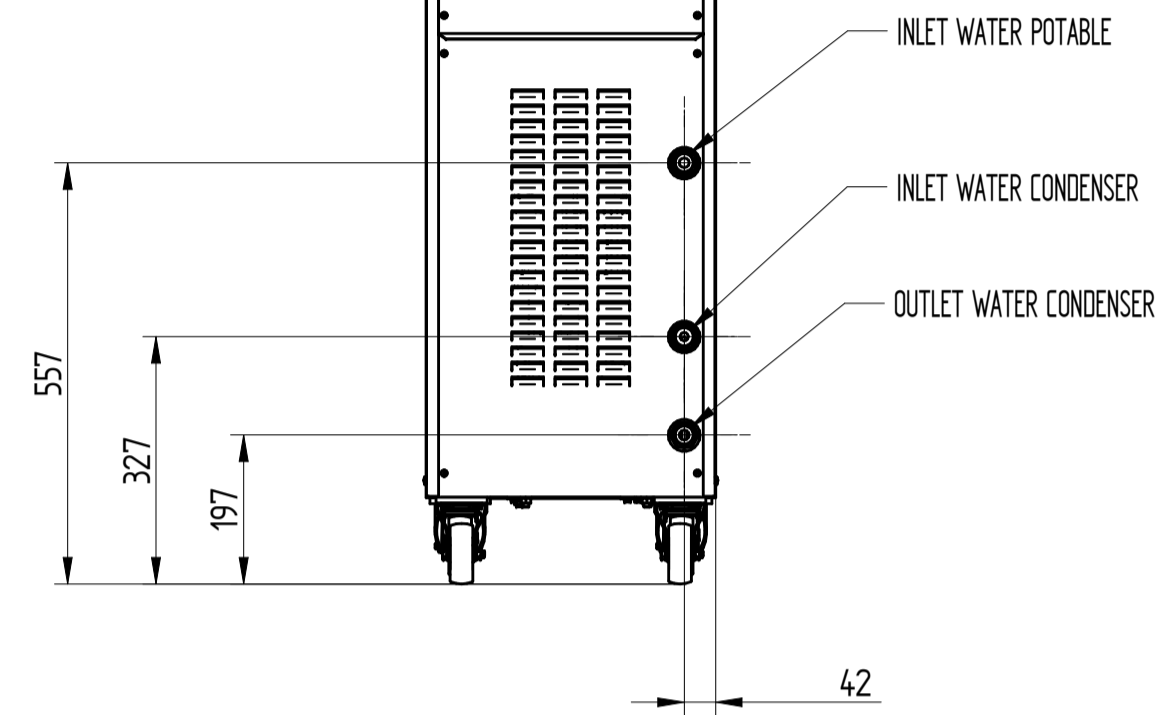

UPPER VIEW WATER VERSION

UPPER VIEW AIR VERSION

REAR VIEW WATER VERSION

# EASY MIX 60 PLUS

FRONT VIEW

LEFT SIDE VIEW WATER VERSION

LEFT SIDE VIEW AIR VERSION

DATE	REV.
30/04/2018	00