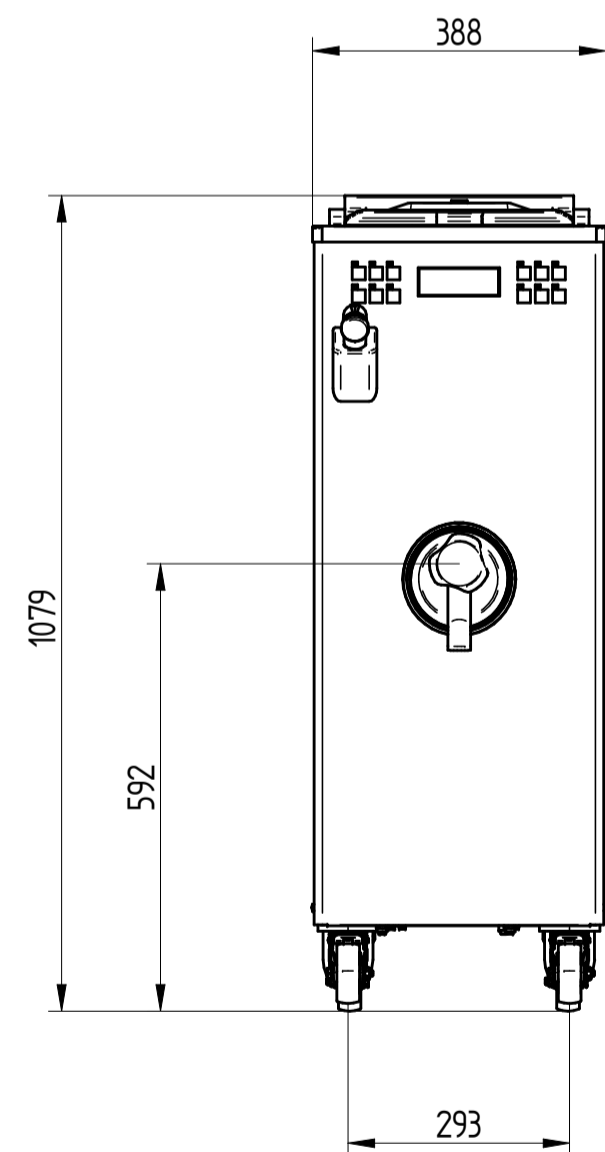

# EASY MIX 60 PLUS

FRONT VIEW

LEFT SIDE VIEW WATER VERSION

LEFT SIDE VIEW AIR VERSION

DATE	REV.
30/04/2018	00