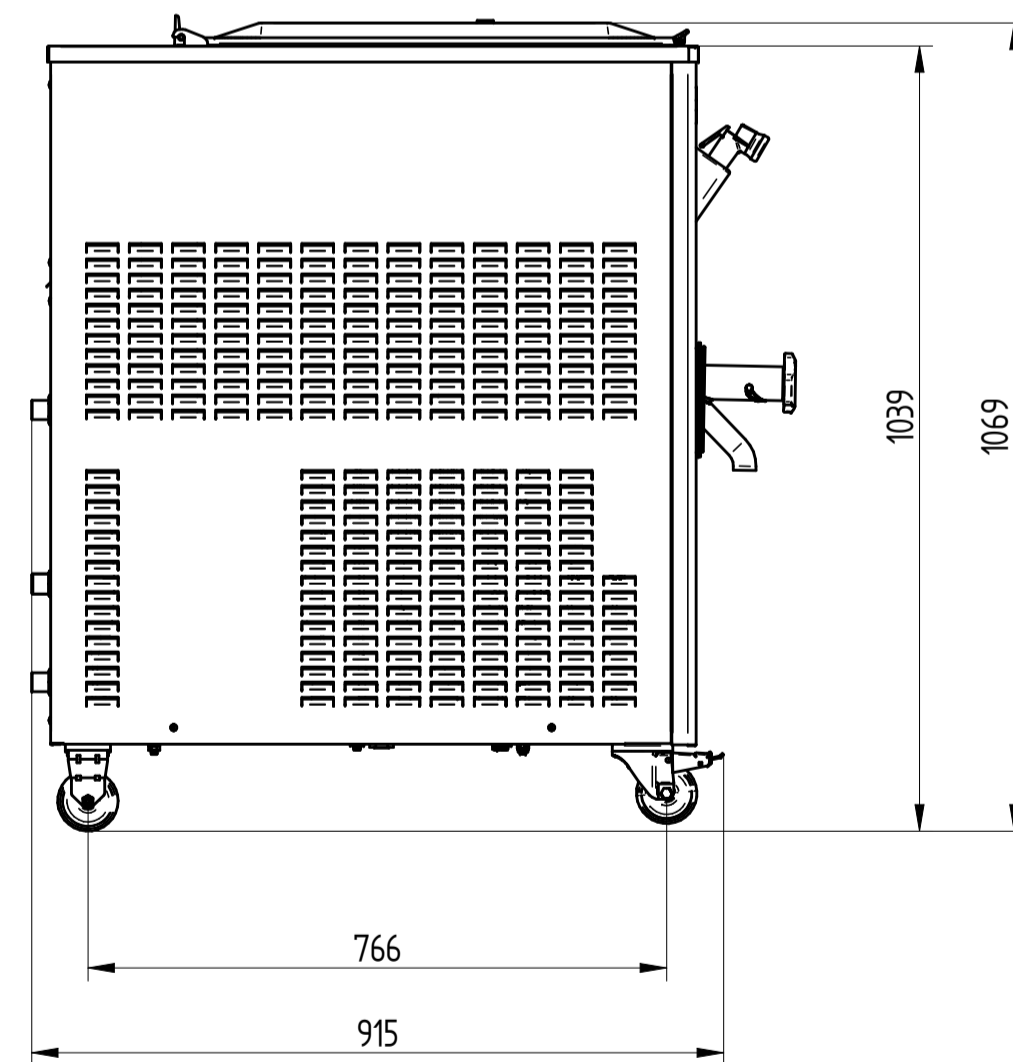

UPPER VIEW WATER VERSION

UPPER VIEW AIR VERSION

REAR VIEW WATER VERSION

# EASY MIX 60 PLUS

FRONT VIEW

LEFT SIDE VIEW WATER VERSION

LEFT SIDE VIEW AIR VERSION

DATE	REV.
30/04/2018	00