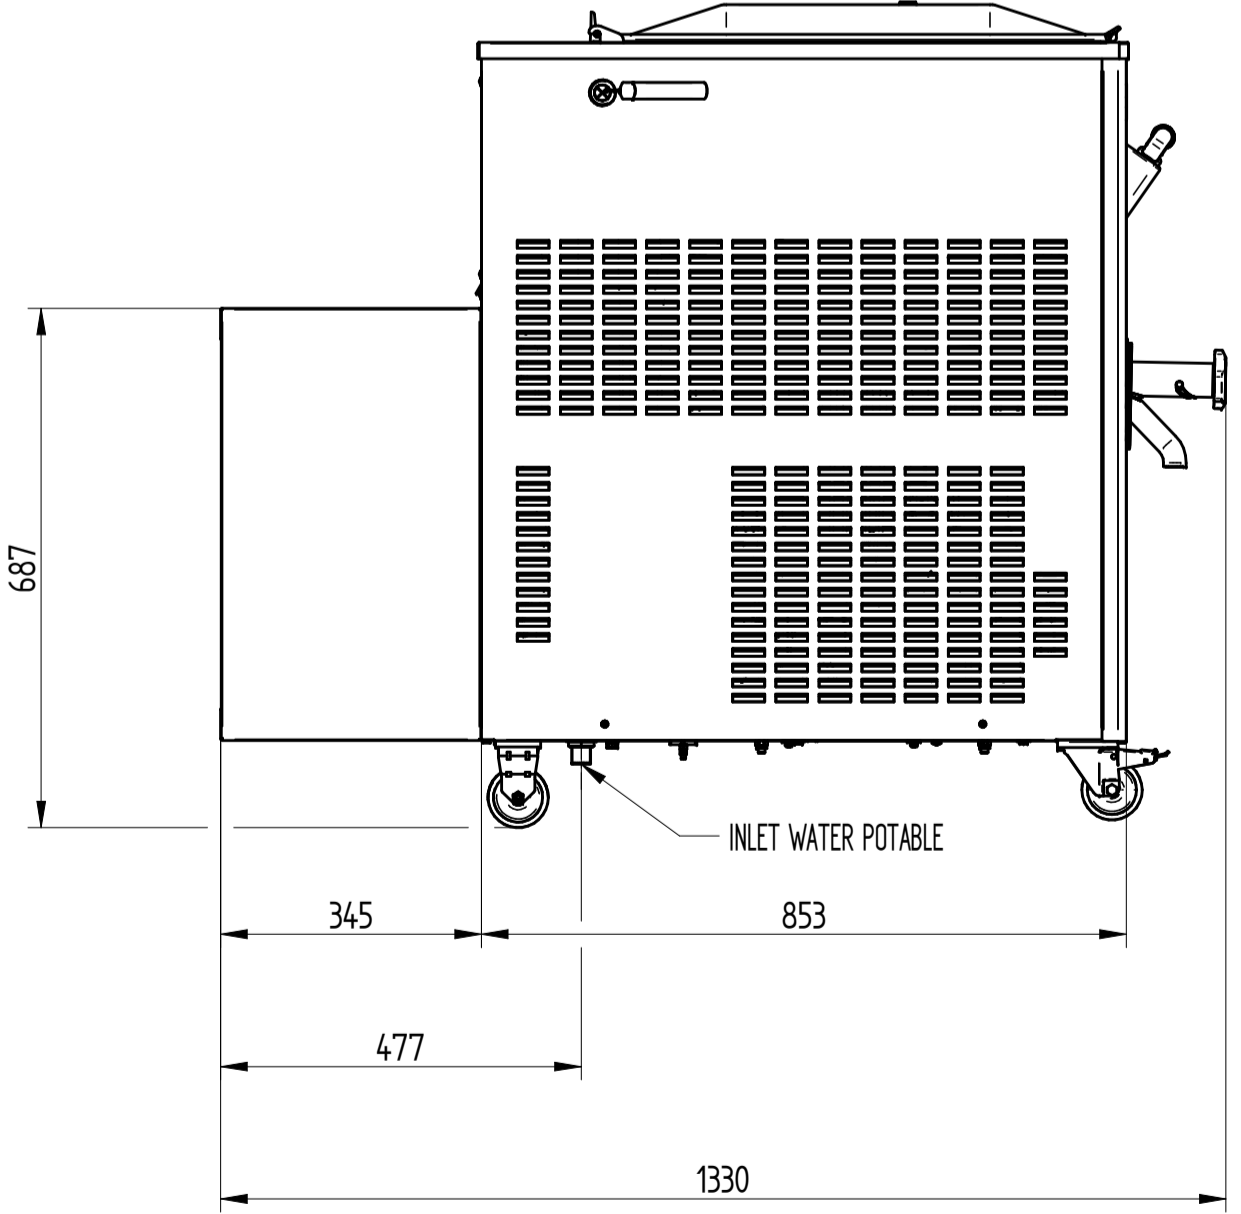

EASY MIX 120 revo

UPPER VIEW WATER VERSION

UPPER VIEW AIR VERSION

REAR VIEW WATER VERSION

FRONT VIEW

LEFT SIDE VIEW WATER VERSION

LEFT SIDE VIEW AIR VERSION

DATE	REV.
04/02/2021	02