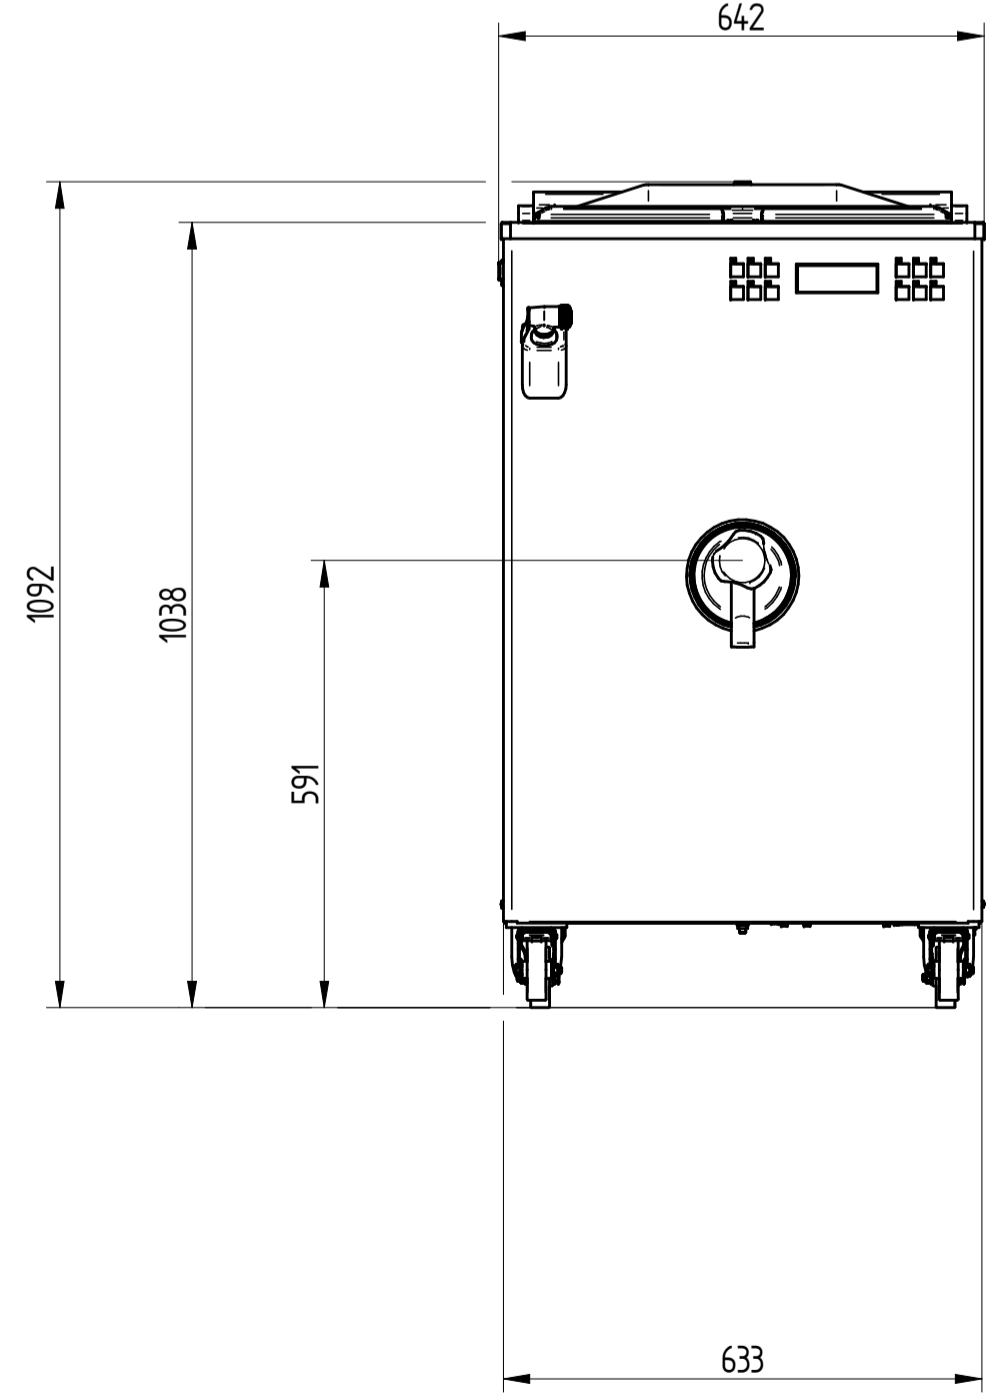

EASY MIX 120 revo

UPPER VIEW WATER VERSION

UPPER VIEW AIR VERSION

REAR VIEW WATER VERSION

FRONT VIEW

LEFT SIDE VIEW WATER VERSION

LEFT SIDE VIEW AIR VERSION

DATE	REV.
04/02/2021	02