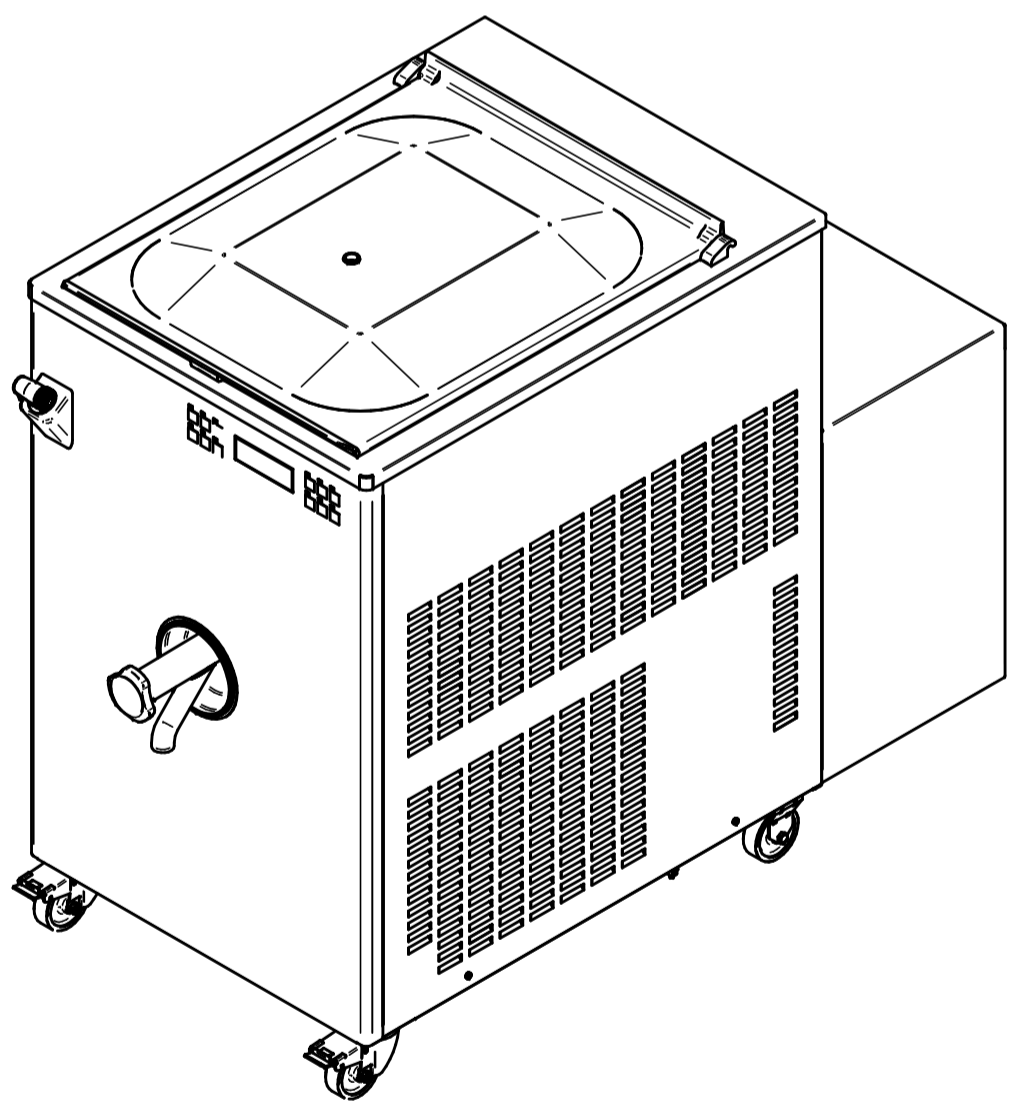

EASY MIX 120 revo

UPPER VIEW WATER VERSION

UPPER VIEW AIR VERSION

REAR VIEW WATER VERSION

FRONT VIEW

LEFT SIDE VIEW WATER VERSION

LEFT SIDE VIEW AIR VERSION

DATE	REV.
04/02/2021	02