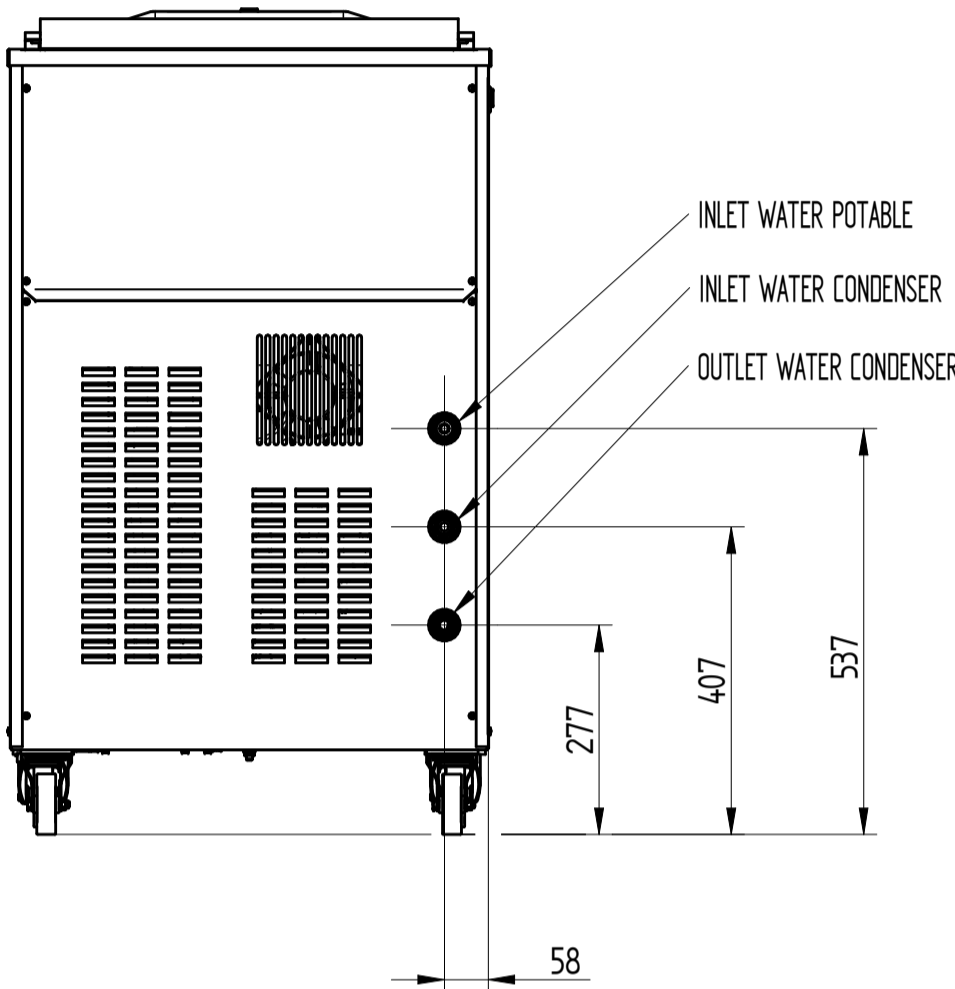

EASY MIX 120 revo

UPPER VIEW WATER VERSION

UPPER VIEW AIR VERSION

REAR VIEW WATER VERSION

FRONT VIEW

LEFT SIDE VIEW WATER VERSION

LEFT SIDE VIEW AIR VERSION

DATE	REV.
04/02/2021	02