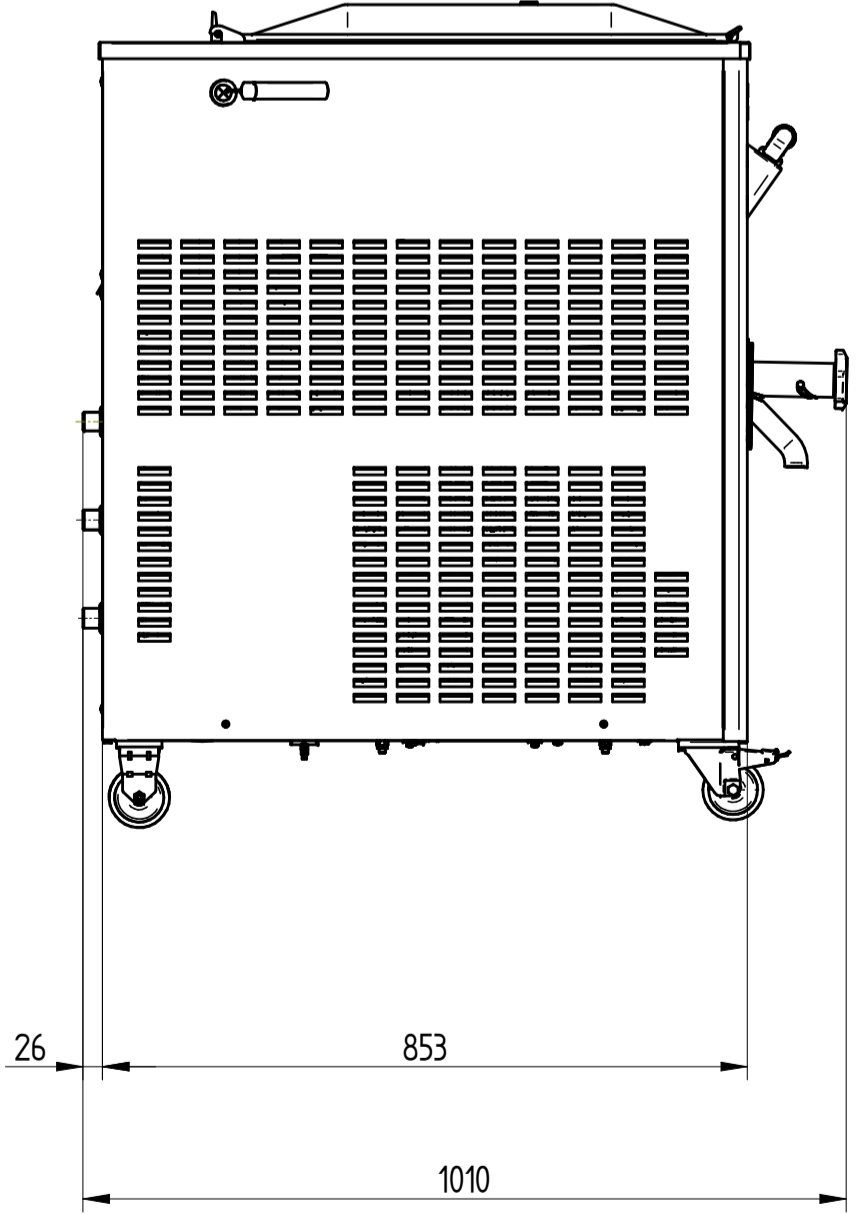

EASY MIX 120 revo

UPPER VIEW WATER VERSION

UPPER VIEW AIR VERSION

REAR VIEW WATER VERSION

FRONT VIEW

LEFT SIDE VIEW WATER VERSION

LEFT SIDE VIEW AIR VERSION

DATE	REV.
04/02/2021	02