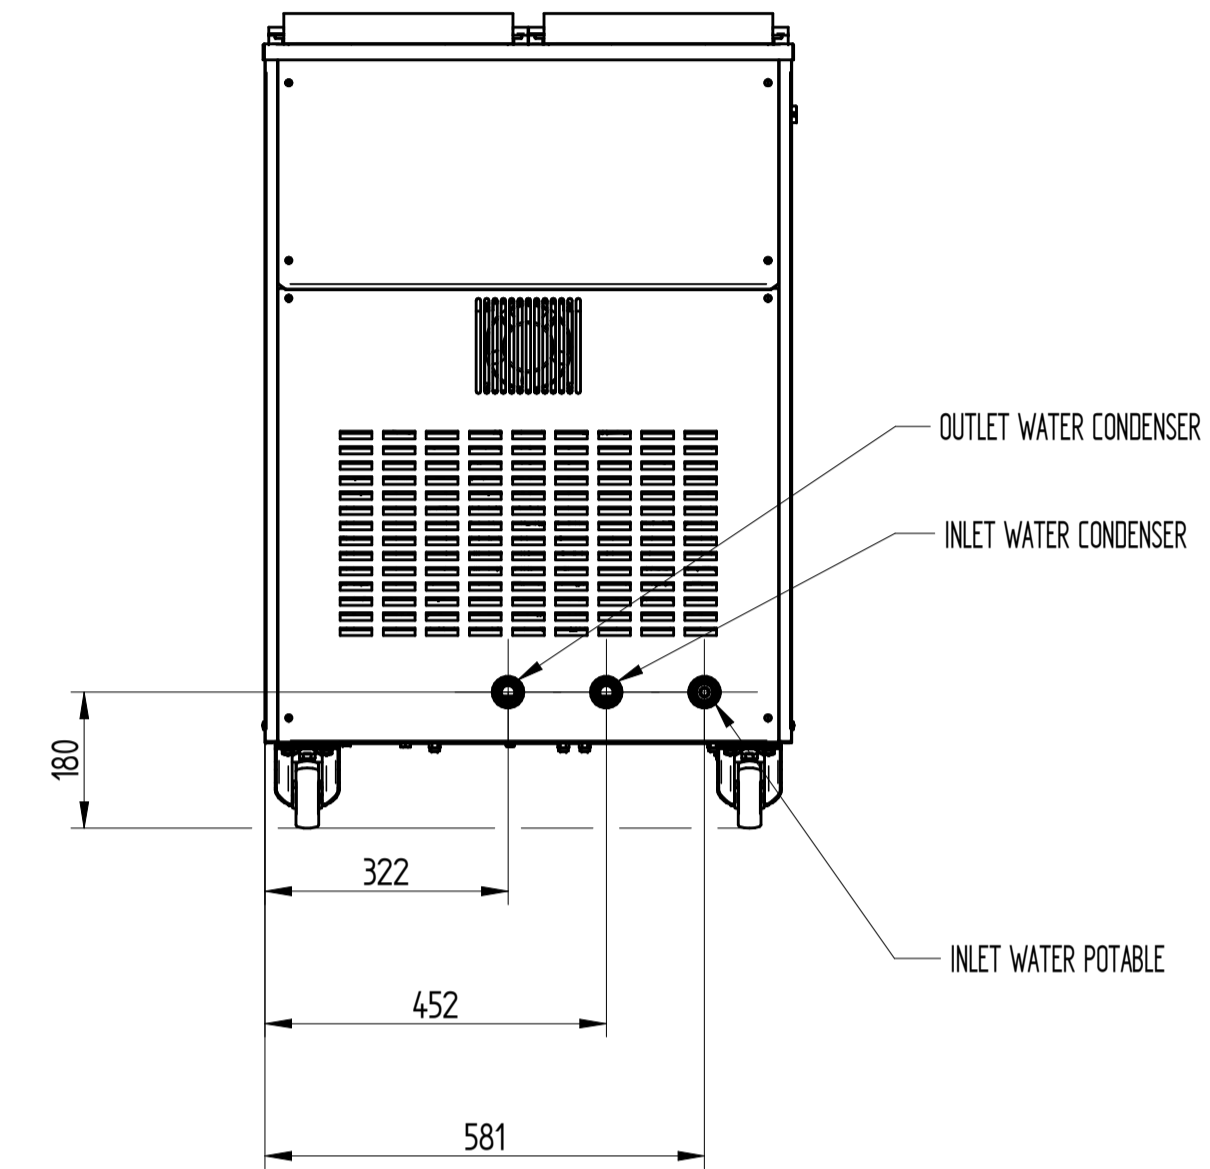

EASY MIX 60+60 PLUS

UPPER VIEW WATER VERSION

UPPER VIEW AIR VERSION

REAR VIEW WATER VERSION

FRONT VIEW

LEFT SIDE VIEW WATER VERSION

LEFT SIDE VIEW AIR VERSION

DATE	REV.
14/12/2020	00