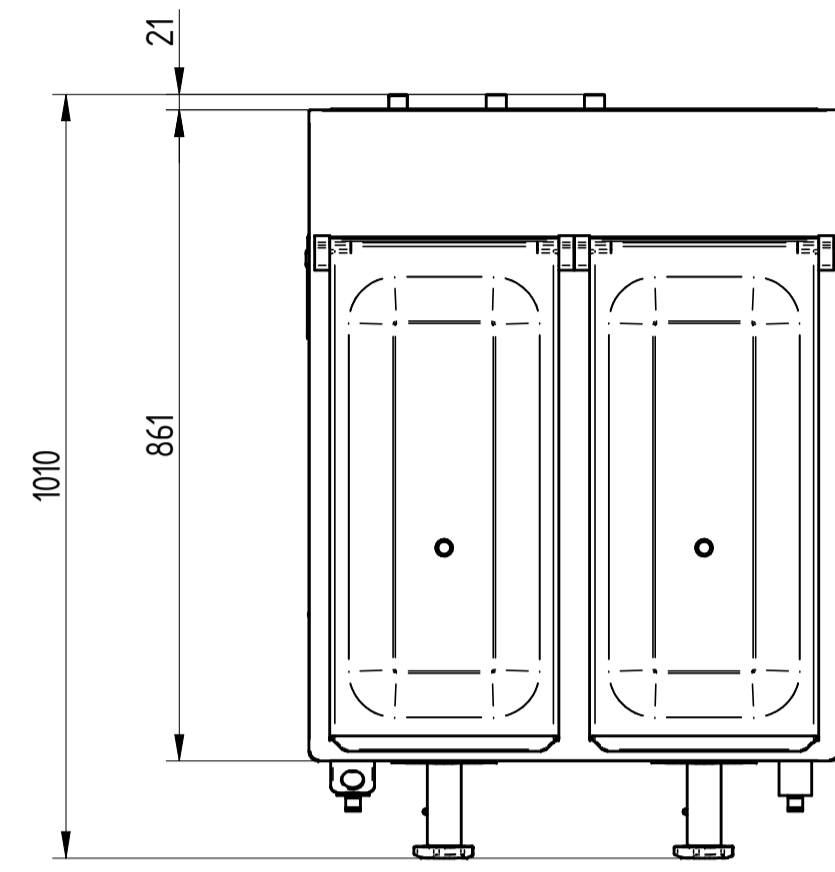

EASY MIX 60+60 PLUS

UPPER VIEW WATER VERSION

UPPER VIEW AIR VERSION

REAR VIEW WATER VERSION

FRONT VIEW

LEFT SIDE VIEW WATER VERSION

LEFT SIDE VIEW AIR VERSION

DATE	REV.
14/12/2020	00