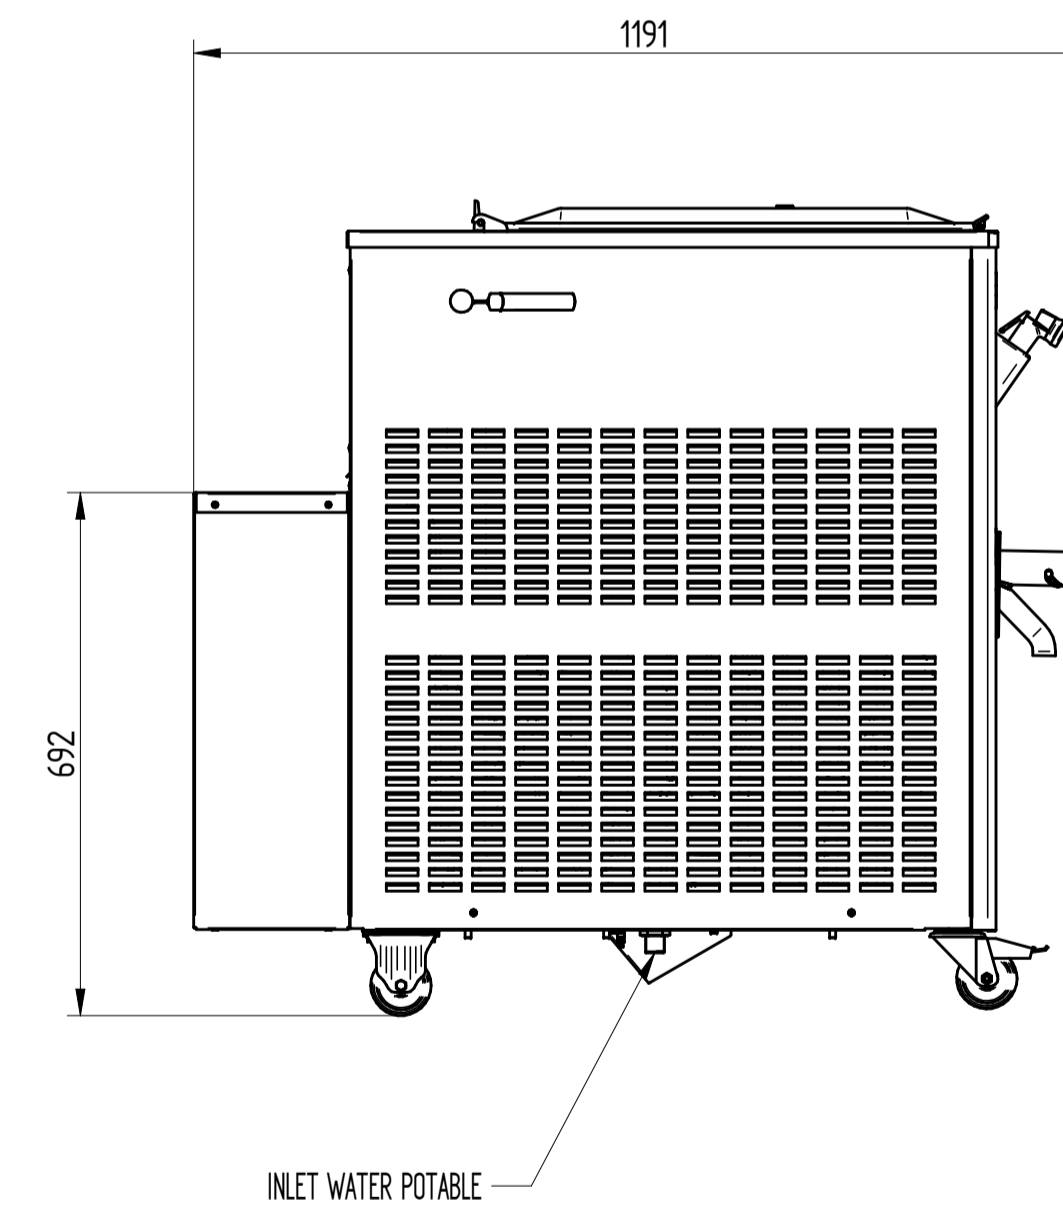

EASY MIX 60+60 PLUS

UPPER VIEW WATER VERSION

UPPER VIEW AIR VERSION

REAR VIEW WATER VERSION

FRONT VIEW

LEFT SIDE VIEW WATER VERSION

LEFT SIDE VIEW AIR VERSION

DATE	REV.
14/12/2020	00