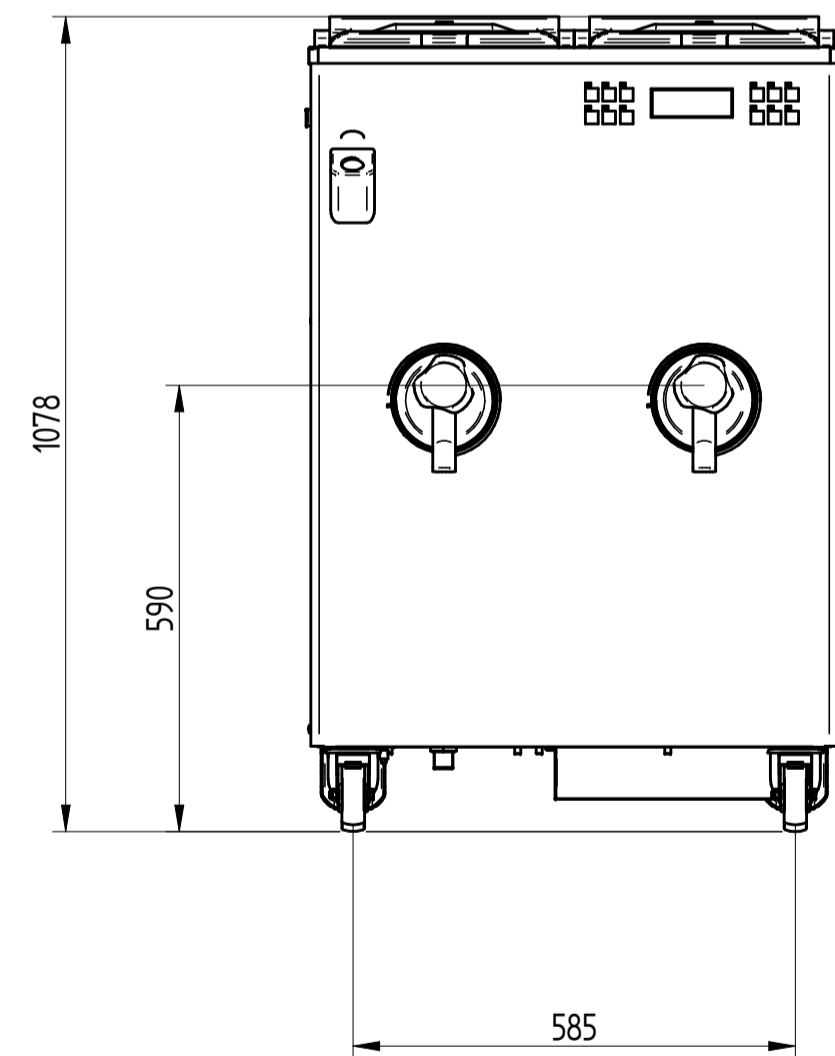

EASY MIX 60+60 PLUS

UPPER VIEW WATER VERSION

UPPER VIEW AIR VERSION

REAR VIEW WATER VERSION

FRONT VIEW

LEFT SIDE VIEW WATER VERSION

LEFT SIDE VIEW AIR VERSION

DATE	REV.
14/12/2020	00