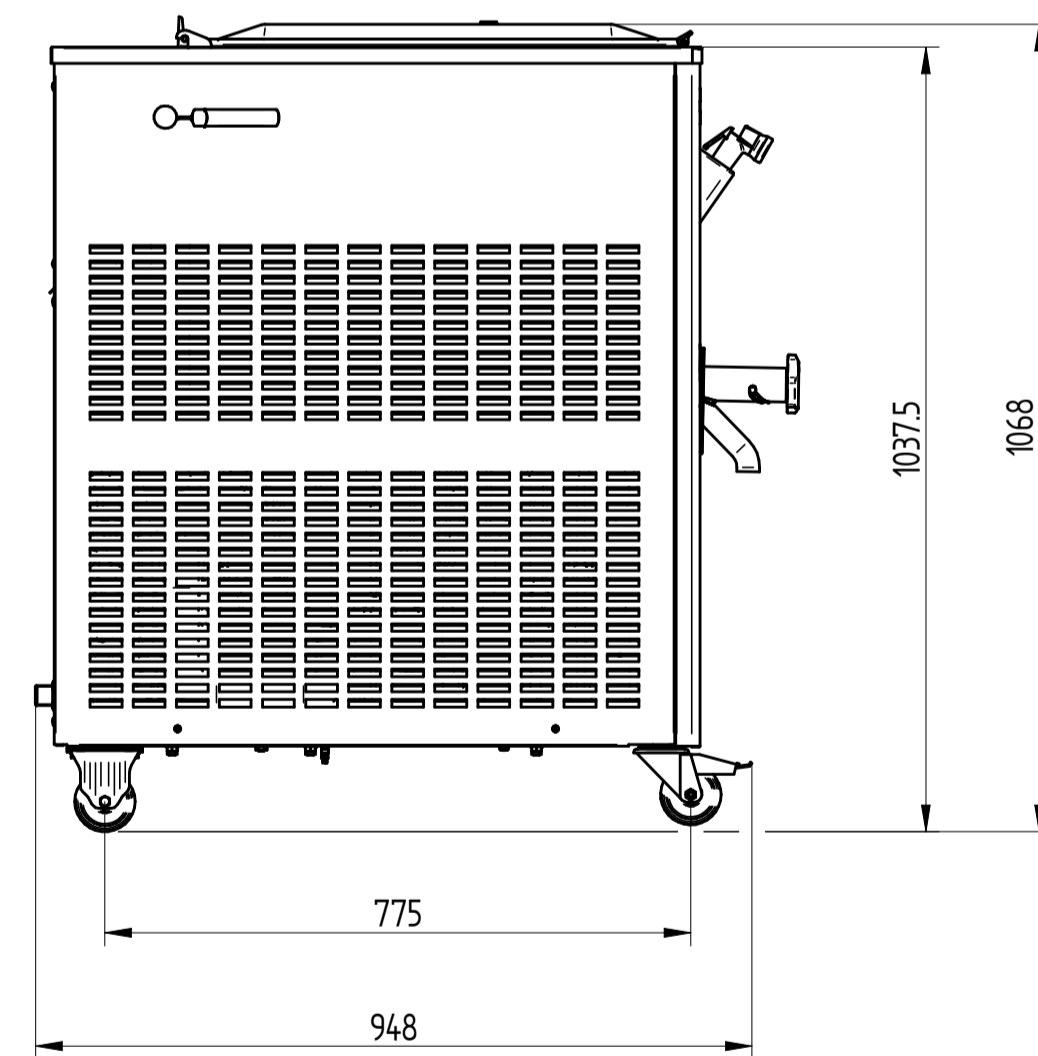

EASY MIX 60+60 PLUS

UPPER VIEW WATER VERSION

UPPER VIEW AIR VERSION

REAR VIEW WATER VERSION

FRONT VIEW

LEFT SIDE VIEW WATER VERSION

LEFT SIDE VIEW AIR VERSION

DATE	REV.
14/12/2020	00