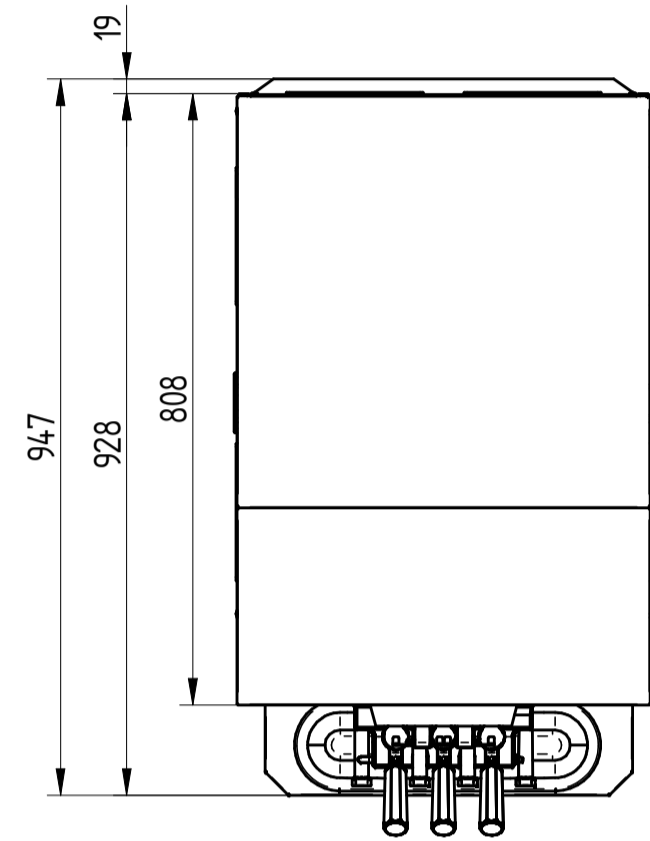

UPPER VIEW WATER VERSION

UPPER VIEW AIR VERSION

REAR VIEW WATER VERSION

603 BIB

FRONT VIEW

LEFT SIDE VIEW WATER VERSION

LEFT SIDE VIEW AIR VERSION

DATE	REV.
19/01/2018	00