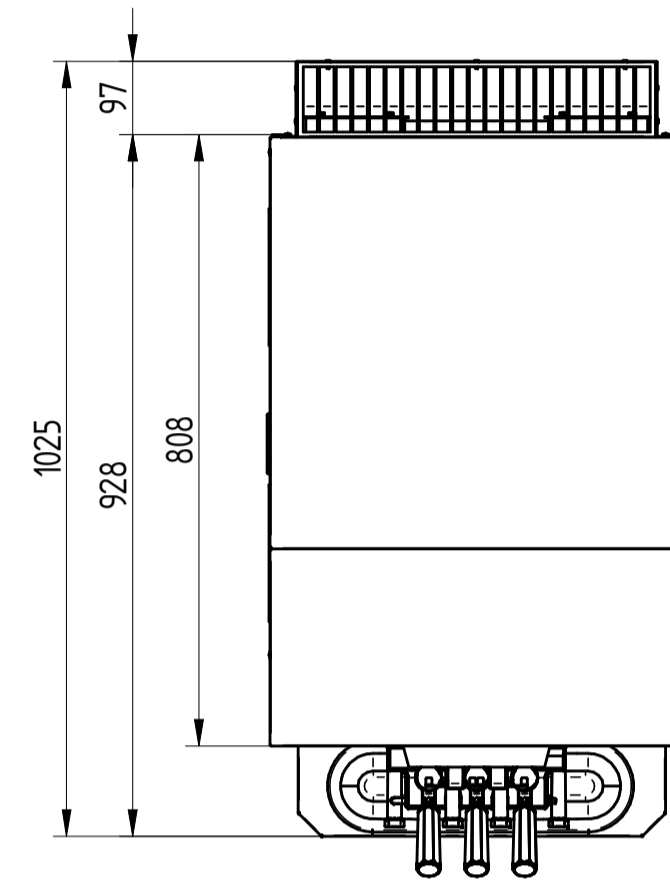

UPPER VIEW WATER VERSION

UPPER VIEW AIR VERSION

REAR VIEW WATER VERSION

603 BIB

FRONT VIEW

LEFT SIDE VIEW WATER VERSION

LEFT SIDE VIEW AIR VERSION

DATE	REV.
19/01/2018	00