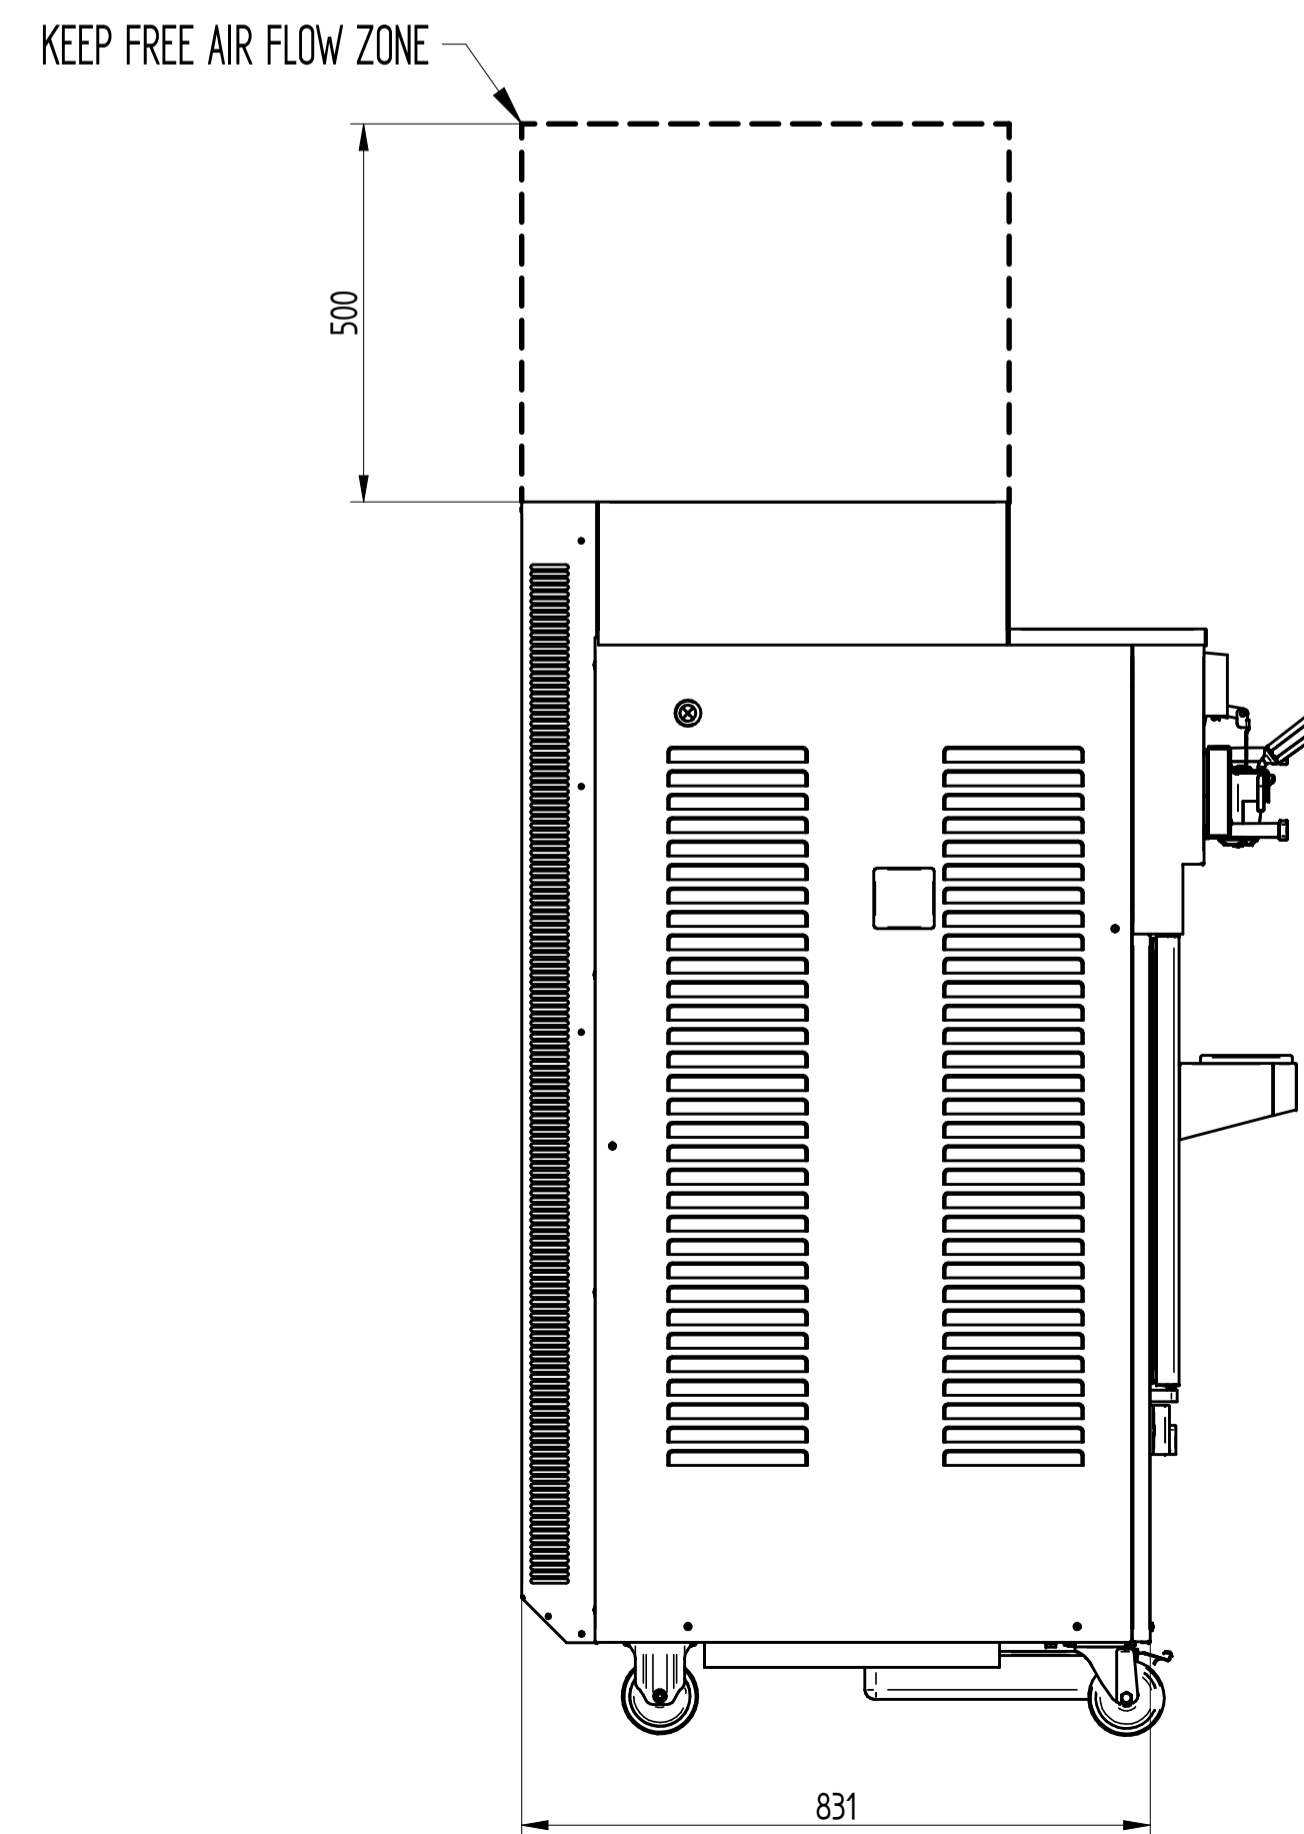

UPPER VIEW WATER VERSION

UPPER VIEW AIR VERSION

REAR VIEW WATER VERSION

603 BIB

FRONT VIEW

LEFT SIDE VIEW WATER VERSION

LEFT SIDE VIEW AIR VERSION

DATE	REV.
19/01/2018	00