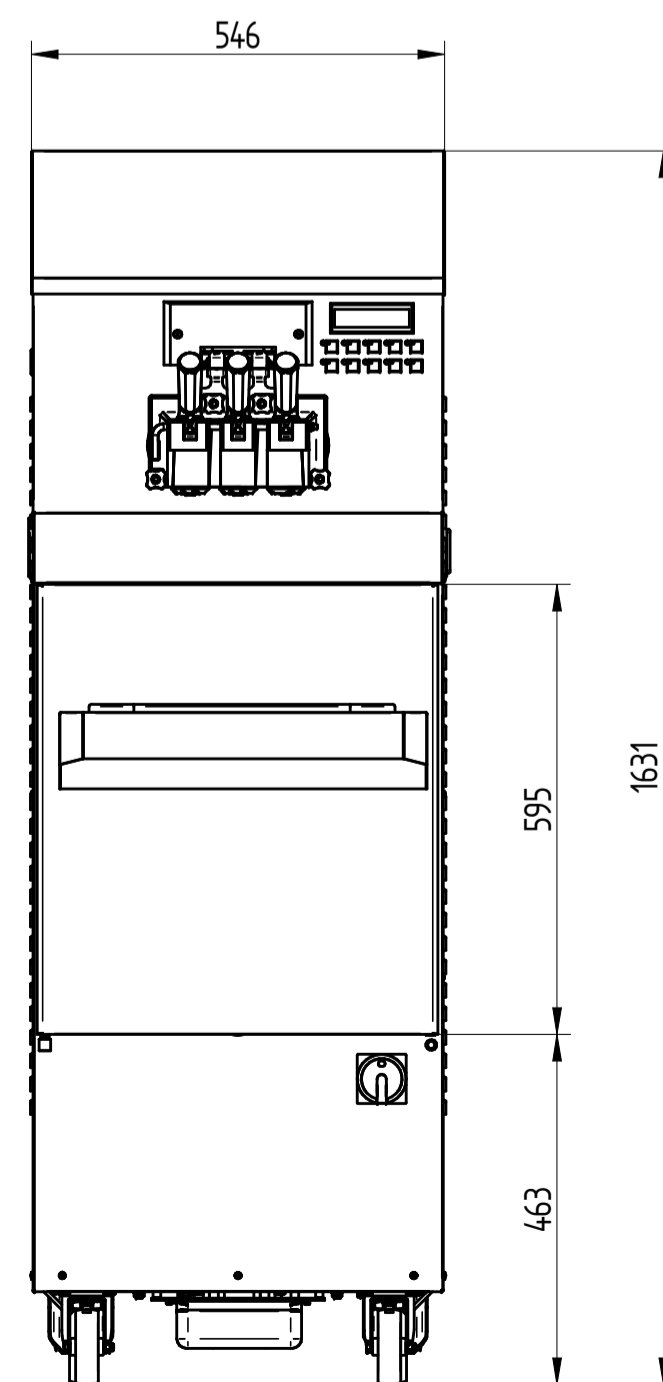

UPPER VIEW WATER VERSION

UPPER VIEW AIR VERSION

REAR VIEW WATER VERSION

603 BIB

FRONT VIEW

LEFT SIDE VIEW WATER VERSION

LEFT SIDE VIEW AIR VERSION

DATE	REV.
19/01/2018	00